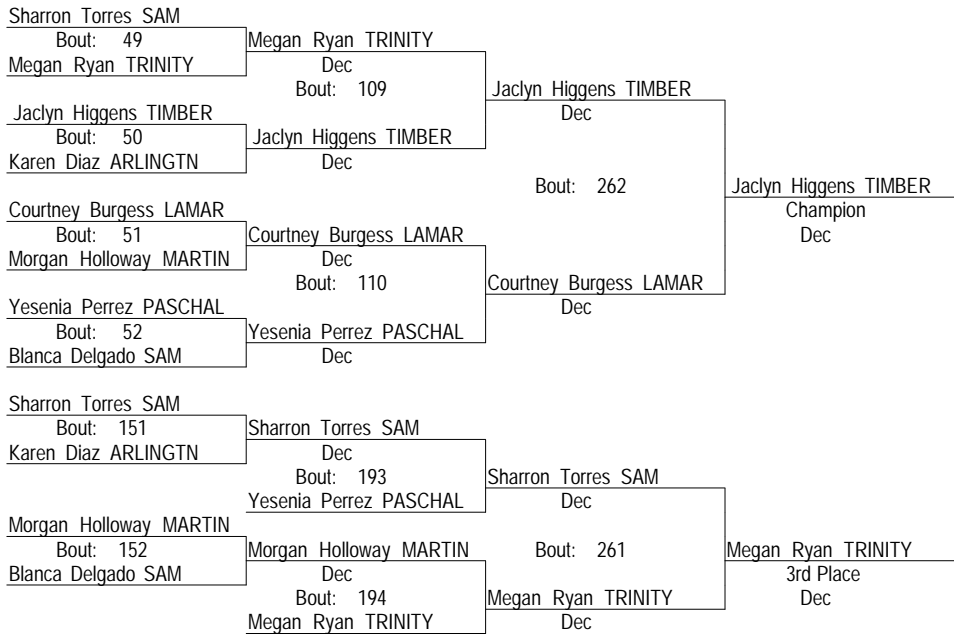

Friday, November 13, 2015

128D

- Place Winners -
 1st Amber Galvan TRINITY
 2nd Gudelia Leon TASCOSA
 3rd Jude Miller TIMBER
 4th Miranda Gonzalez SGP

2015 Arlington Invite Women's JV 1

Friday, November 13, 2015

138A

- Place Winners -
- 1st Julie Kolm ARLINGTN
 - 2nd Viridiana Roman SAM
 - 3rd Lanyse Martinez CHISHOLM
 - 4th Eliza Palacios Martine LAM

2015 Arlington Invite Women's JV 1

Friday, November 13, 2015

138B

- Place Winners -
- 1st Makayla Ross HEIGHTS
 - 2nd Julie Alyn LOVEJOY
 - 3rd Susana Rivera PASCHAL
 - 4th Gissell Herrera SAM

2015 Arlington Invite Women's JV 1

Friday, November 13, 2015

148A

- Place Winners -
- 1st Jaclyn Higgs TIMBER
 - 2nd Courtney Burgess LAMAR
 - 3rd Megan Ryan TRINITY
 - 4th Sharron Torres SAM

2015 Arlington Invite Women's JV 1

Friday, November 13, 2015

148B

- Place Winners -
1st Brandi Nash SAM
2nd Shelagh Toler TIMBER
3rd Camille Ballard NELSON
4th Jessica Plascencia PASCHAL

2015 Arlington Invite Women's JV 1