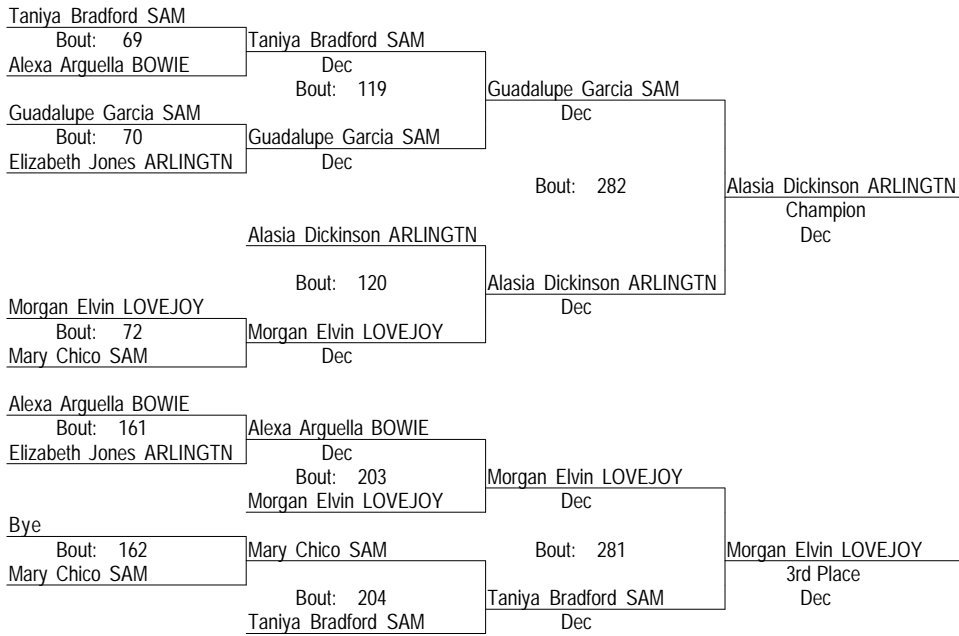

Friday, November 13, 2015

165A

- Place Winners -
1st Sierra Wachoviak CENTRAL
2nd Brianna Hernandez SAM
3rd Andrea Ramirez SAM
4th Lauren Johnson BOWIE

2015 Arlington Invite Women's JV 1

Friday, November 13, 2015

165B

- Place Winners -
 1st Ashly Carrillo PALODURO
 2nd Ty Lawrence ARLINGTN
 3rd Guadalupe Fuerte-Garci SAM
 4th Stephanie Sanchez SAM

2015 Arlington Invite Women's JV 1

Friday, November 13, 2015

165C

- Place Winners -
1st Karen Jaimes SAM
2nd Haley Medina NELSON
3rd Justis Payne SGP
4th Nikki Cerrillo SAM

2015 Arlington Invite Women's JV 1

Friday, November 13, 2015

185A

- Place Winners -
 1st Alasia Dickinson ARLINGTN
 2nd Guadalupe Garcia SAM
 3rd Morgan Elvin LOVEJOY
 4th Taniya Bradford SAM

2015 Arlington Invite Women's JV 1

Friday, November 13, 2015

215A

- Place Winners -
- 1st Savannah Taylor MARTIN
 - 2nd Jazmin Martinez TRIMBLE
 - 3rd Terresita Merino SAM
 - 4th Muren Acosta HEIGHTS

2015 Arlington Invite Women's JV 1

Friday, November 13, 2015