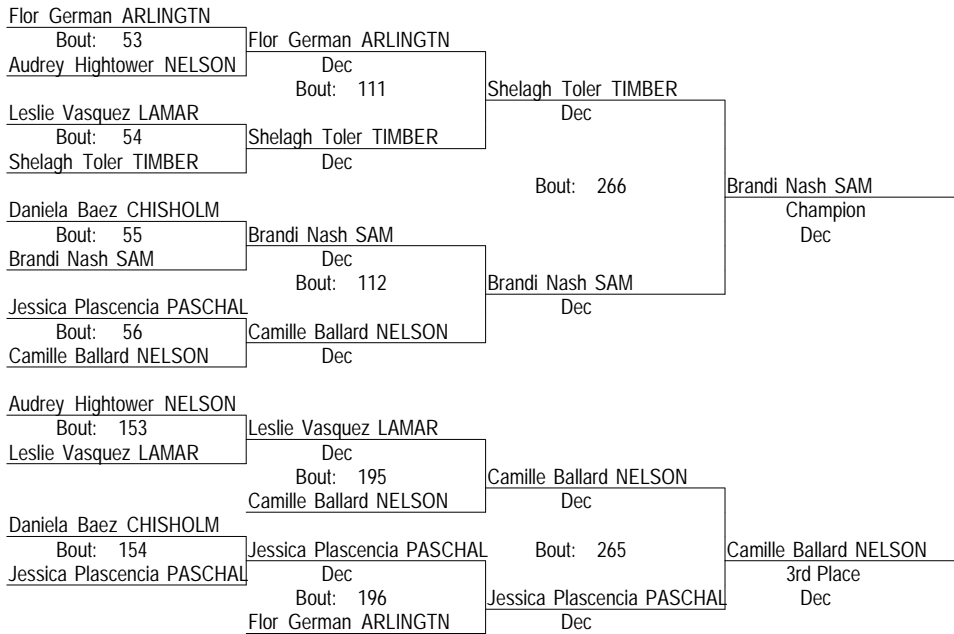

138A

- Place Winners -
- 1st Julie Kolm ARLINGTN
 - 2nd Viridiana Roman SAM
 - 3rd Lanyse Martinez CHISHOLM
 - 4th Eliza Palacios Martine LAM

2015 Arlington Invite Women's JV 1

Friday, November 13, 2015

138B

- Place Winners -
- 1st Makayla Ross HEIGHTS
 - 2nd Julie Alyn LOVEJOY
 - 3rd Susana Rivera PASCHAL
 - 4th Gissell Herrera SAM

2015 Arlington Invite Women's JV 1

Friday, November 13, 2015

148A

- Place Winners -
- 1st Jaclyn Higgs TIMBER
 - 2nd Courtney Burgess LAMAR
 - 3rd Megan Ryan TRINITY
 - 4th Sharron Torres SAM

2015 Arlington Invite Women's JV 1

Friday, November 13, 2015

148B

- Place Winners -
1st Brandi Nash SAM
2nd Shelagh Toler TIMBER
3rd Camille Ballard NELSON
4th Jessica Plascencia PASCHAL

2015 Arlington Invite Women's JV 1

Friday, November 13, 2015

165A

- Place Winners -
1st Sierra Wachoviak CENTRAL
2nd Brianna Hernandez SAM
3rd Andrea Ramirez SAM
4th Lauren Johnson BOWIE

2015 Arlington Invite Women's JV 1

Friday, November 13, 2015