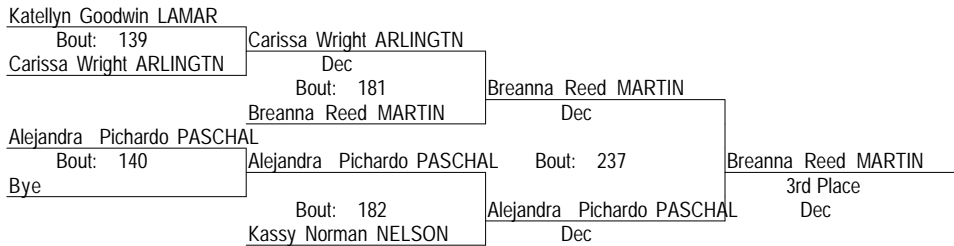

119C

- Place Winners -
 1st Emily Fergeson TRINITY
 2nd Martha Hernandez CHISHOLM
 3rd Trinity Portales CHISHOLM
 4th JaeLyn Tillis ARLINGTON

2015 Arlington Invite Women's JV 1

Friday, November 13, 2015

128A

- Place Winners -
 1st Gema Franco SAM
 2nd Miriam Sola BOWIE
 3rd Breanna Reed MARTIN
 4th Alejandra Pichardo PASCHA

2015 Arlington Invite Women's JV 1

Friday, November 13, 2015

128B

- Place Winners -
 1st Ariel McAnderson CENTRAL
 2nd Tiffanni Miller SEGUIN
 3rd Dezaray Soto CHISHOLM
 4th Erika Madrigal SAM