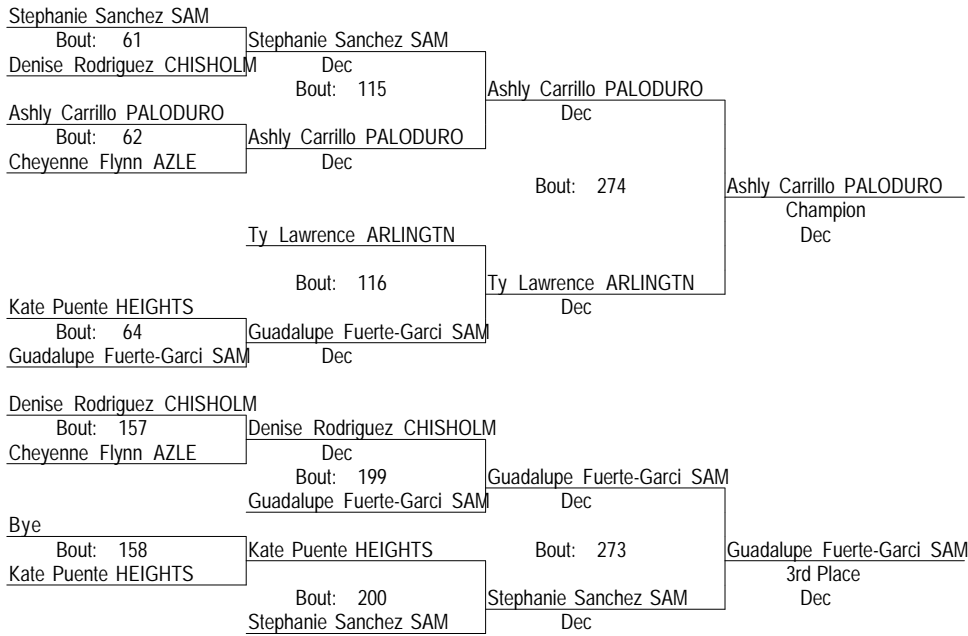

2015 Arlington Invite Women's JV 1

Friday, November 13, 2015

148B

- Place Winners -
1st Brandi Nash SAM
2nd Shelagh Toler TIMBER
3rd Camille Ballard NELSON
4th Jessica Plascencia PASCHAL

2015 Arlington Invite Women's JV 1

Friday, November 13, 2015

165A

- Place Winners -
1st Sierra Wachoviak CENTRAL
2nd Brianna Hernandez SAM
3rd Andrea Ramirez SAM
4th Lauren Johnson BOWIE

2015 Arlington Invite Women's JV 1

Friday, November 13, 2015

165B

- Place Winners -
 1st Ashly Carrillo PALODURO
 2nd Ty Lawrence ARLINGTN
 3rd Guadalupe Fuerte-Garci SAM
 4th Stephanie Sanchez SAM

2015 Arlington Invite Women's JV 1

Friday, November 13, 2015

165C

- Place Winners -
1st Karen Jaimes SAM
2nd Haley Medina NELSON
3rd Justis Payne SGP
4th Nikki Cerrillo SAM

2015 Arlington Invite Women's JV 1

Friday, November 13, 2015

185A

- Place Winners -
 1st Alasia Dickinson ARLINGTN
 2nd Guadalupe Garcia SAM
 3rd Morgan Elvin LOVEJOY
 4th Taniya Bradford SAM

2015 Arlington Invite Women's JV 1