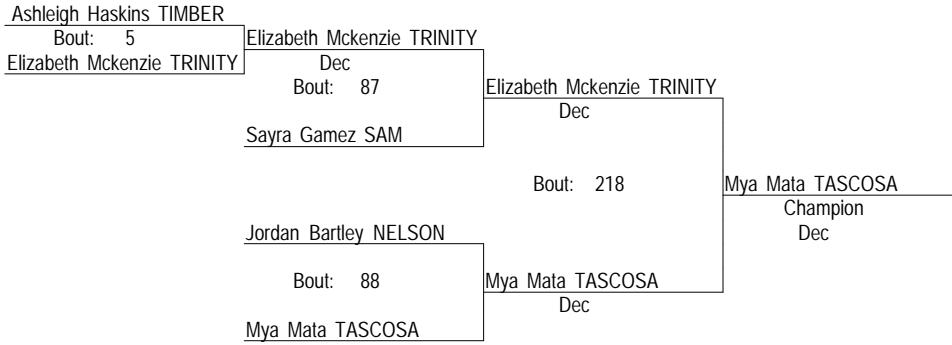

2015 Arlington Invite Women's JV 1

Friday, November 13, 2015

95

- Place Winners -
1st Lilly Musselman LOVEJOY
2nd Desiany Leon HEIGHTS
3rd Olivia Peral SAM
4th Bye

2015 Arlington Invite Women's JV 1

Friday, November 13, 2015

102

- Place Winners -
1st Mya Mata TASCOSA
2nd Elizabeth Mckenzie TRINITY
3rd Sayra Gamez SAM
4th Ashleigh Haskins TIMBER

2015 Arlington Invite Women's JV 1

Friday, November 13, 2015

110

- Place Winners -
- 1st Natalie Rodriguez TRINITY
 - 2nd Jocelyn Bolanos ARLINGTN
 - 3rd Cynthia Gonzalez NELSON
 - 4th Maricruz Cecenas CHISHOLM