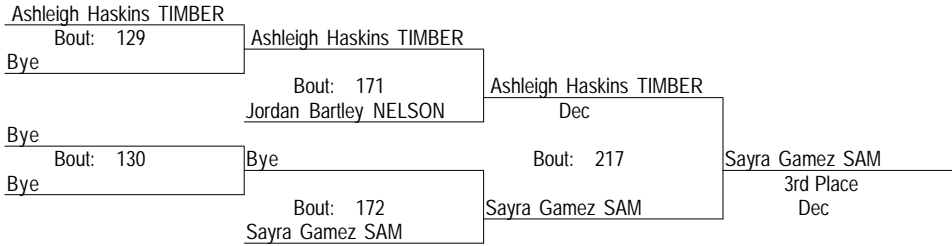

2015 Arlington Invite Women's JV 1

Friday, November 13, 2015

95

- Place Winners -
1st Lilly Musselman LOVEJOY
2nd Desiany Leon HEIGHTS
3rd Olivia Peral SAM
4th Bye

2015 Arlington Invite Women's JV 1

Friday, November 13, 2015

102

- Place Winners -
1st Mya Mata TASCOSA
2nd Elizabeth Mckenzie TRINITY
3rd Sayra Gamez SAM
4th Ashleigh Haskins TIMBER

2015 Arlington Invite Women's JV 1

Friday, November 13, 2015

110

- Place Winners -
- 1st Natalie Rodriguez TRINITY
 - 2nd Jocelyn Bolanos ARLINGTN
 - 3rd Cynthia Gonzalez NELSON
 - 4th Maricruz Cecenas CHISHOLM