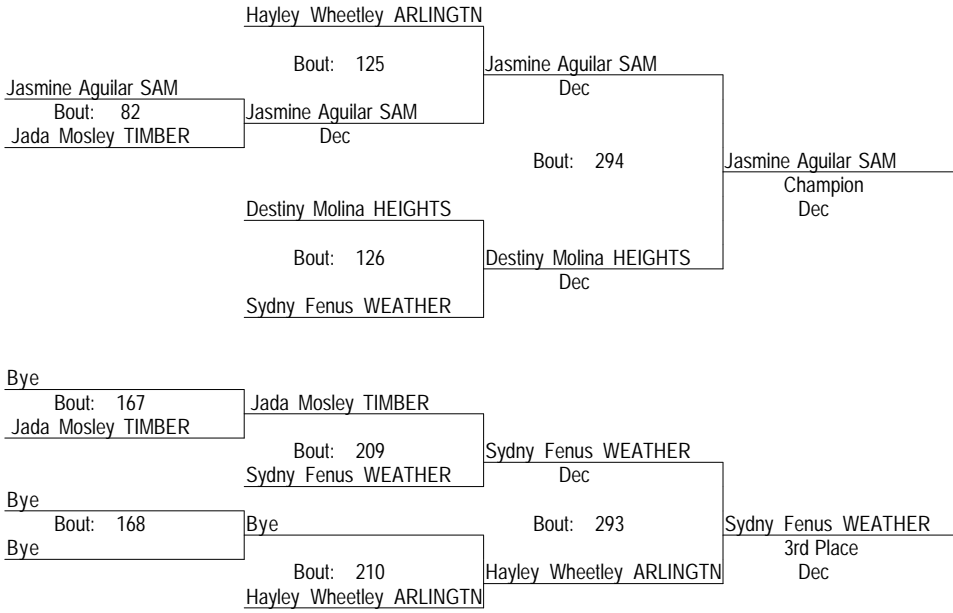

165B

- Place Winners -
 1st Ashly Carrillo PALODURO
 2nd Ty Lawrence ARLINGTN
 3rd Guadalupe Fuerte-Garci SAM
 4th Stephanie Sanchez SAM

2015 Arlington Invite Women's JV 1

Friday, November 13, 2015

165C

- Place Winners -
1st Karen Jaimes SAM
2nd Haley Medina NELSON
3rd Justis Payne SGP
4th Nikki Cerrillo SAM

2015 Arlington Invite Women's JV 1

Friday, November 13, 2015

185A

- Place Winners -
 1st Alasia Dickinson ARLINGTN
 2nd Guadalupe Garcia SAM
 3rd Morgan Elvin LOVEJOY
 4th Taniya Bradford SAM

2015 Arlington Invite Women's JV 1

Friday, November 13, 2015

215A

- Place Winners -
- 1st Savannah Taylor MARTIN
 - 2nd Jazmin Martinez TRIMBLE
 - 3rd Terresita Merino SAM
 - 4th Muren Acosta HEIGHTS

2015 Arlington Invite Women's JV 1

Friday, November 13, 2015

215B

- Place Winners -
 1st Jasmine Aguilar SAM
 2nd Destiny Molina HEIGHTS
 3rd Sydney Fenus WEATHER
 4th Hayley Wheatley ARLINGTN