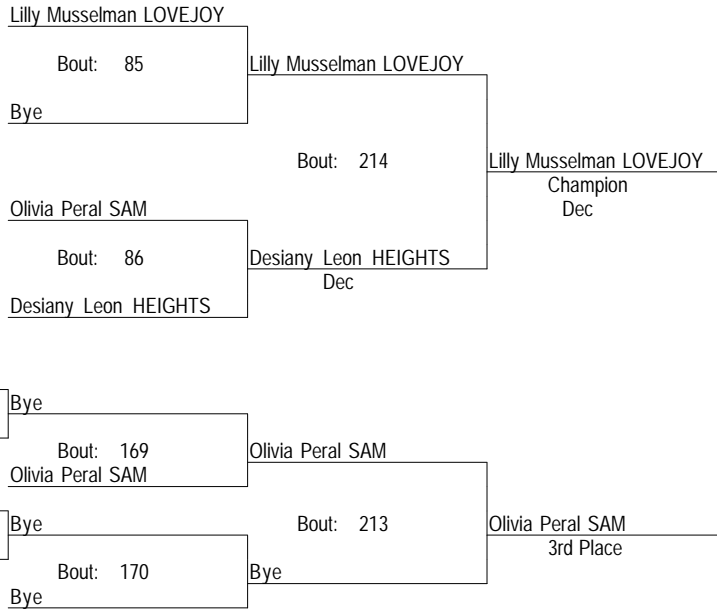

2015 Arlington Invite Women's JV 1

Friday, November 13, 2015

95

- Place Winners -
1st Lilly Musselman LOVEJOY
2nd Desiany Leon HEIGHTS
3rd Olivia Peral SAM
4th Bye

2015 Arlington Invite Women's JV 1

Friday, November 13, 2015

102

- Place Winners -
1st Mya Mata TASCOSA
2nd Elizabeth Mckenzie TRINITY
3rd Sayra Gamez SAM
4th Ashleigh Haskins TIMBER

2015 Arlington Invite Women's JV 1

Friday, November 13, 2015

110

- Place Winners -
- 1st Natalie Rodriguez TRINITY
 - 2nd Jocelyn Bolanos ARLINGTN
 - 3rd Cynthia Gonzalez NELSON
 - 4th Maricruz Cecenas CHISHOLM