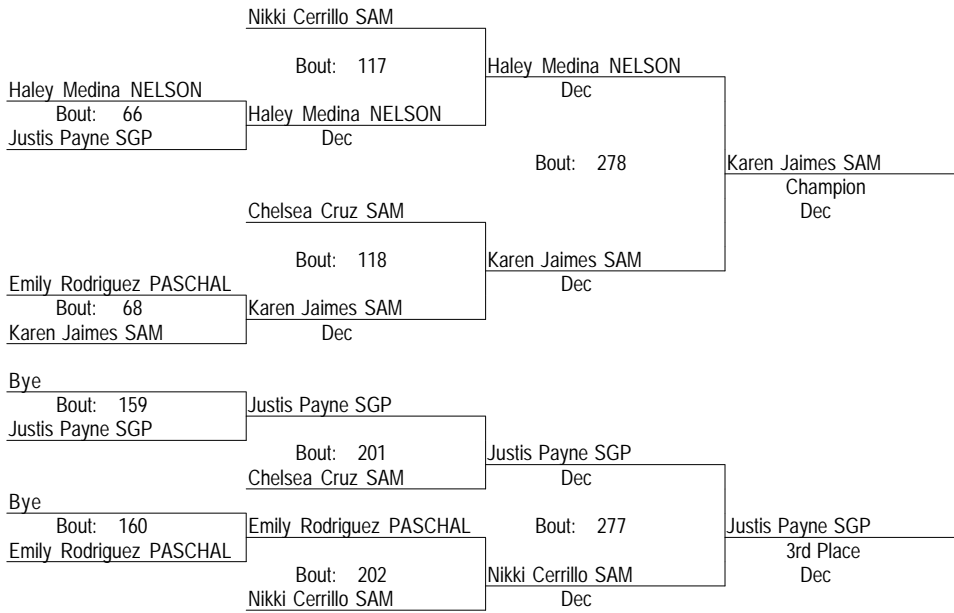

Friday, November 13, 2015

165A

- Place Winners -
1st Sierra Wachoviak CENTRAL
2nd Brianna Hernandez SAM
3rd Andrea Ramirez SAM
4th Lauren Johnson BOWIE

2015 Arlington Invite Women's JV 1

Friday, November 13, 2015

165B

- Place Winners -
 1st Ashly Carrillo PALODURO
 2nd Ty Lawrence ARLINGTN
 3rd Guadalupe Fuerte-Garci SAM
 4th Stephanie Sanchez SAM

2015 Arlington Invite Women's JV 1

Friday, November 13, 2015

165C

- Place Winners -
1st Karen Jaimes SAM
2nd Haley Medina NELSON
3rd Justis Payne SGP
4th Nikki Cerrillo SAM

2015 Arlington Invite Women's JV 1

Friday, November 13, 2015

185A

- Place Winners -
 1st Alasia Dickinson ARLINGTN
 2nd Guadalupe Garcia SAM
 3rd Morgan Elvin LOVEJOY
 4th Taniya Bradford SAM

2015 Arlington Invite Women's JV 1

Friday, November 13, 2015

215A

- Place Winners -
- 1st Savannah Taylor MARTIN
 - 2nd Jazmin Martinez TRIMBLE
 - 3rd Terresita Merino SAM
 - 4th Muren Acosta HEIGHTS

2015 Arlington Invite Women's JV 1

Friday, November 13, 2015