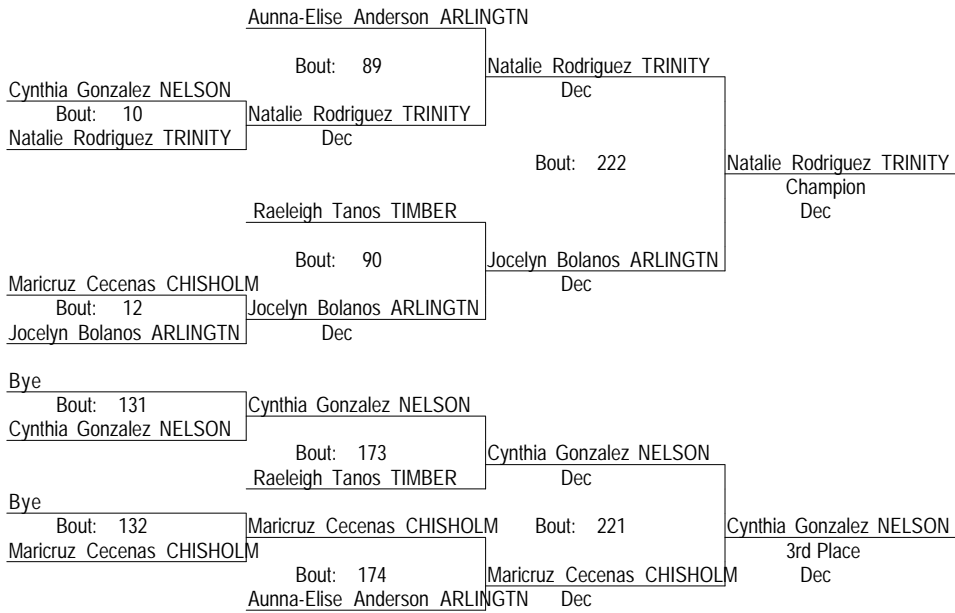

2015 Arlington Invite Women's JV 1

Friday, November 13, 2015

95

- Place Winners -
1st Lilly Musselman LOVEJOY
2nd Desiany Leon HEIGHTS
3rd Olivia Peral SAM
4th Bye

2015 Arlington Invite Women's JV 1

Friday, November 13, 2015

102

- Place Winners -
1st Mya Mata TASCOSA
2nd Elizabeth Mckenzie TRINITY
3rd Sayra Gamez SAM
4th Ashleigh Haskins TIMBER

2015 Arlington Invite Women's JV 1

Friday, November 13, 2015

110

- Place Winners -
- 1st Natalie Rodriguez TRINITY
 - 2nd Jocelyn Bolanos ARLINGTN
 - 3rd Cynthia Gonzalez NELSON
 - 4th Maricruz Cecenas CHISHOLM

2015 Arlington Invite Women's JV 1

Friday, November 13, 2015

119A

- Place Winners -
 1st Iris Aragonez SAM
 2nd Evelyn Martinez CHISHOLM
 3rd Jaci Gay CHISHOLM
 4th Debbie Gonzalez ARLINGTN

2015 Arlington Invite Women's JV 1