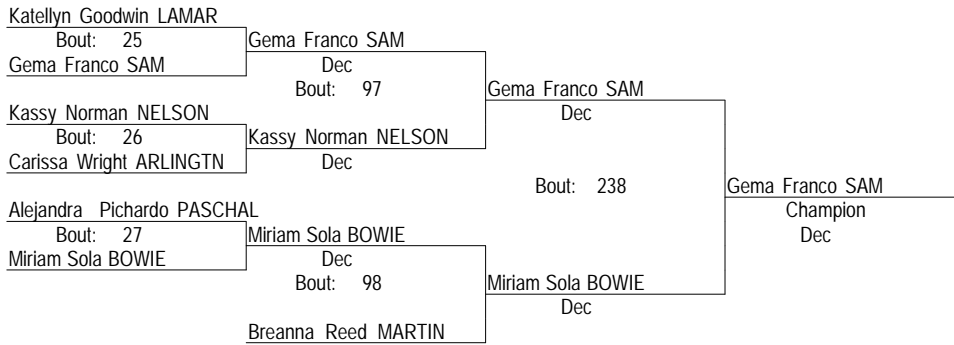

119C

- Place Winners -
 1st Emily Fergeson TRINITY
 2nd Martha Hernandez CHISHOLM
 3rd Trinity Portales CHISHOLM
 4th JaeLyn Tillis ARLINGTON

2015 Arlington Invite Women's JV 1

Friday, November 13, 2015

128A

- Place Winners -
 1st Gema Franco SAM
 2nd Miriam Sola BOWIE
 3rd Breanna Reed MARTIN
 4th Alejandra Pichardo PASCHA

2015 Arlington Invite Women's JV 1

Friday, November 13, 2015

128B

- Place Winners -
 1st Ariel McAnderson CENTRAL
 2nd Tiffanni Miller SEGUIN
 3rd Dezaray Soto CHISHOLM
 4th Erika Madrigal SAM

2015 Arlington Invite Women's JV 1

Friday, November 13, 2015

128C

- Place Winners -
 1st Jazmin Lopez NELSON
 2nd Nikki Olivas SAM
 3rd Aurelia Rodriguez HEIGHTS
 4th Haylie Delk MARTIN

2015 Arlington Invite Women's JV 1