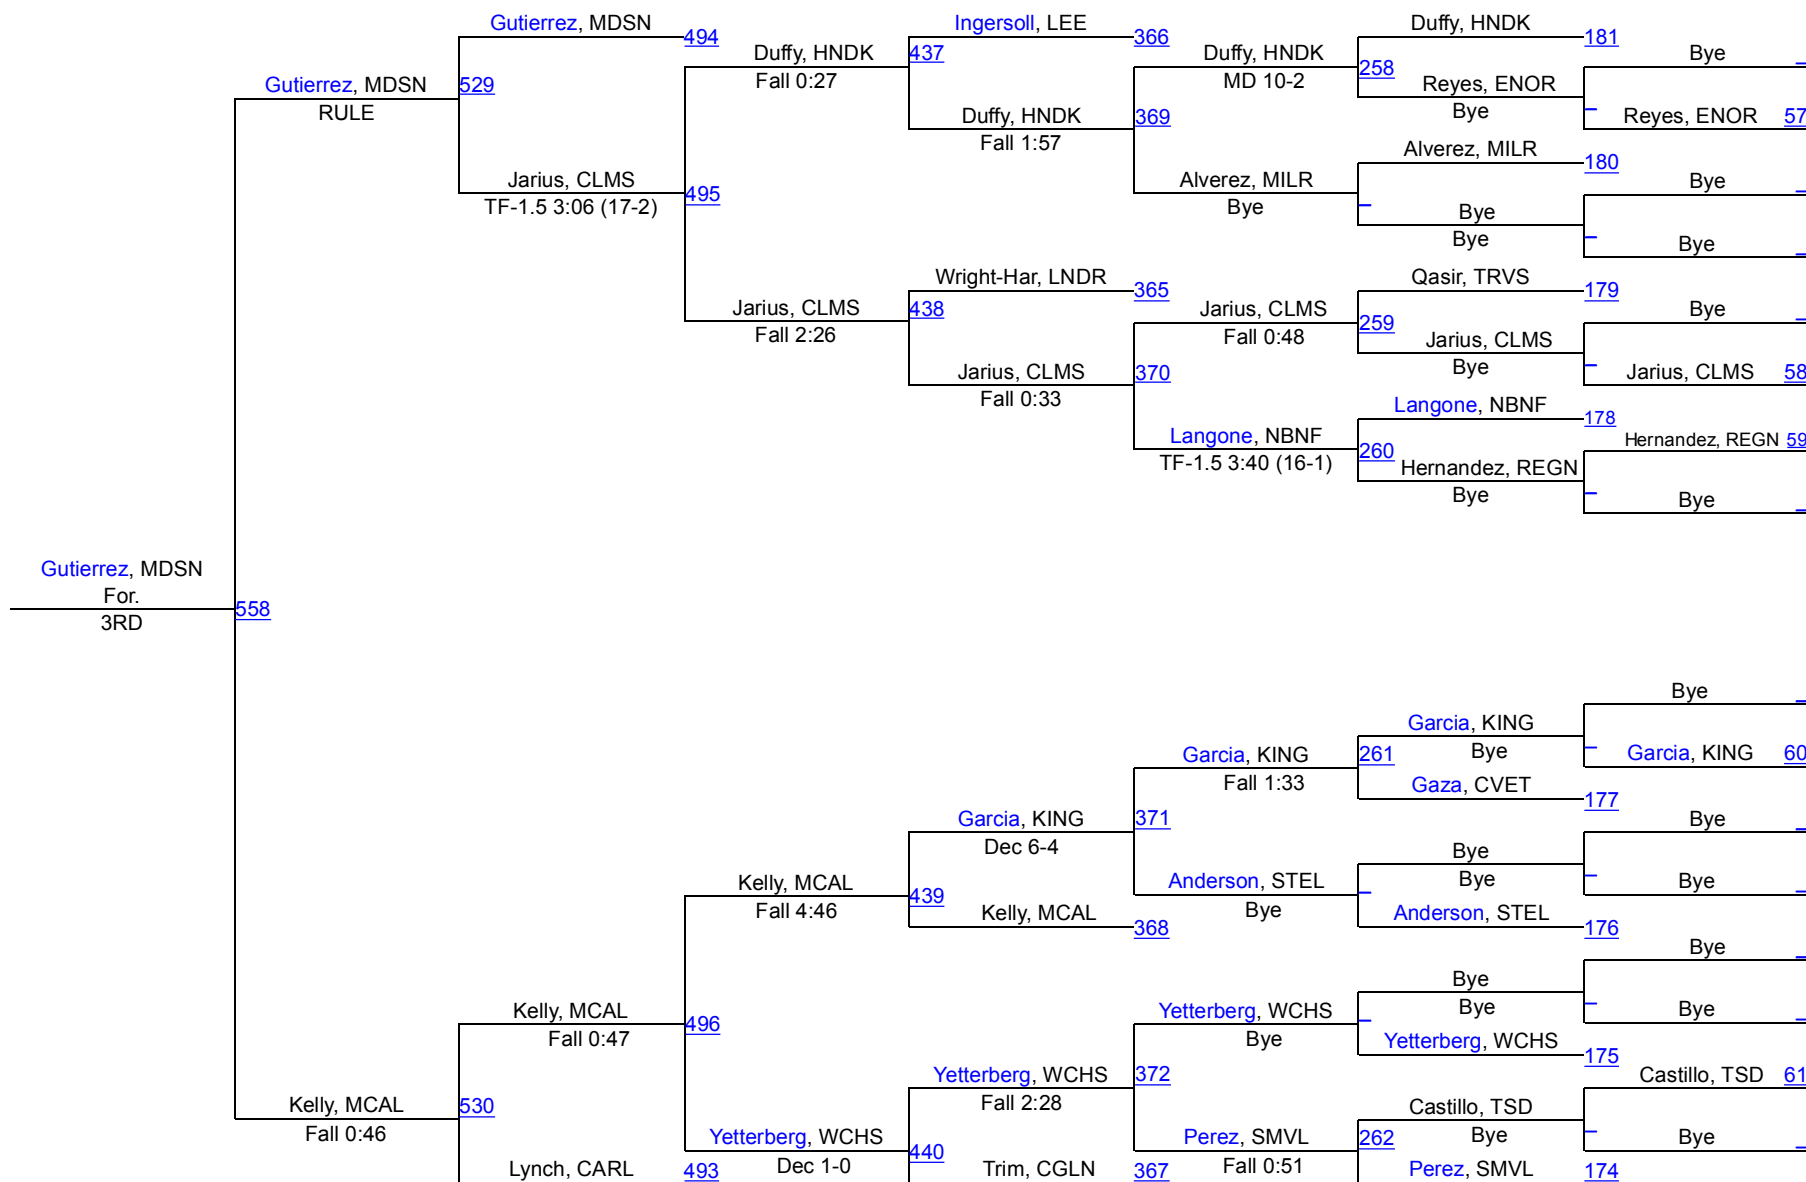

160

160

2016 Rough Rider Invitational

170

170

2016 Rough Rider Invitational

182

182

2016 Rough Rider Invitational

195

195

2016 Rough Rider Invitational

220

220

2016 Rough Rider Invitational

285