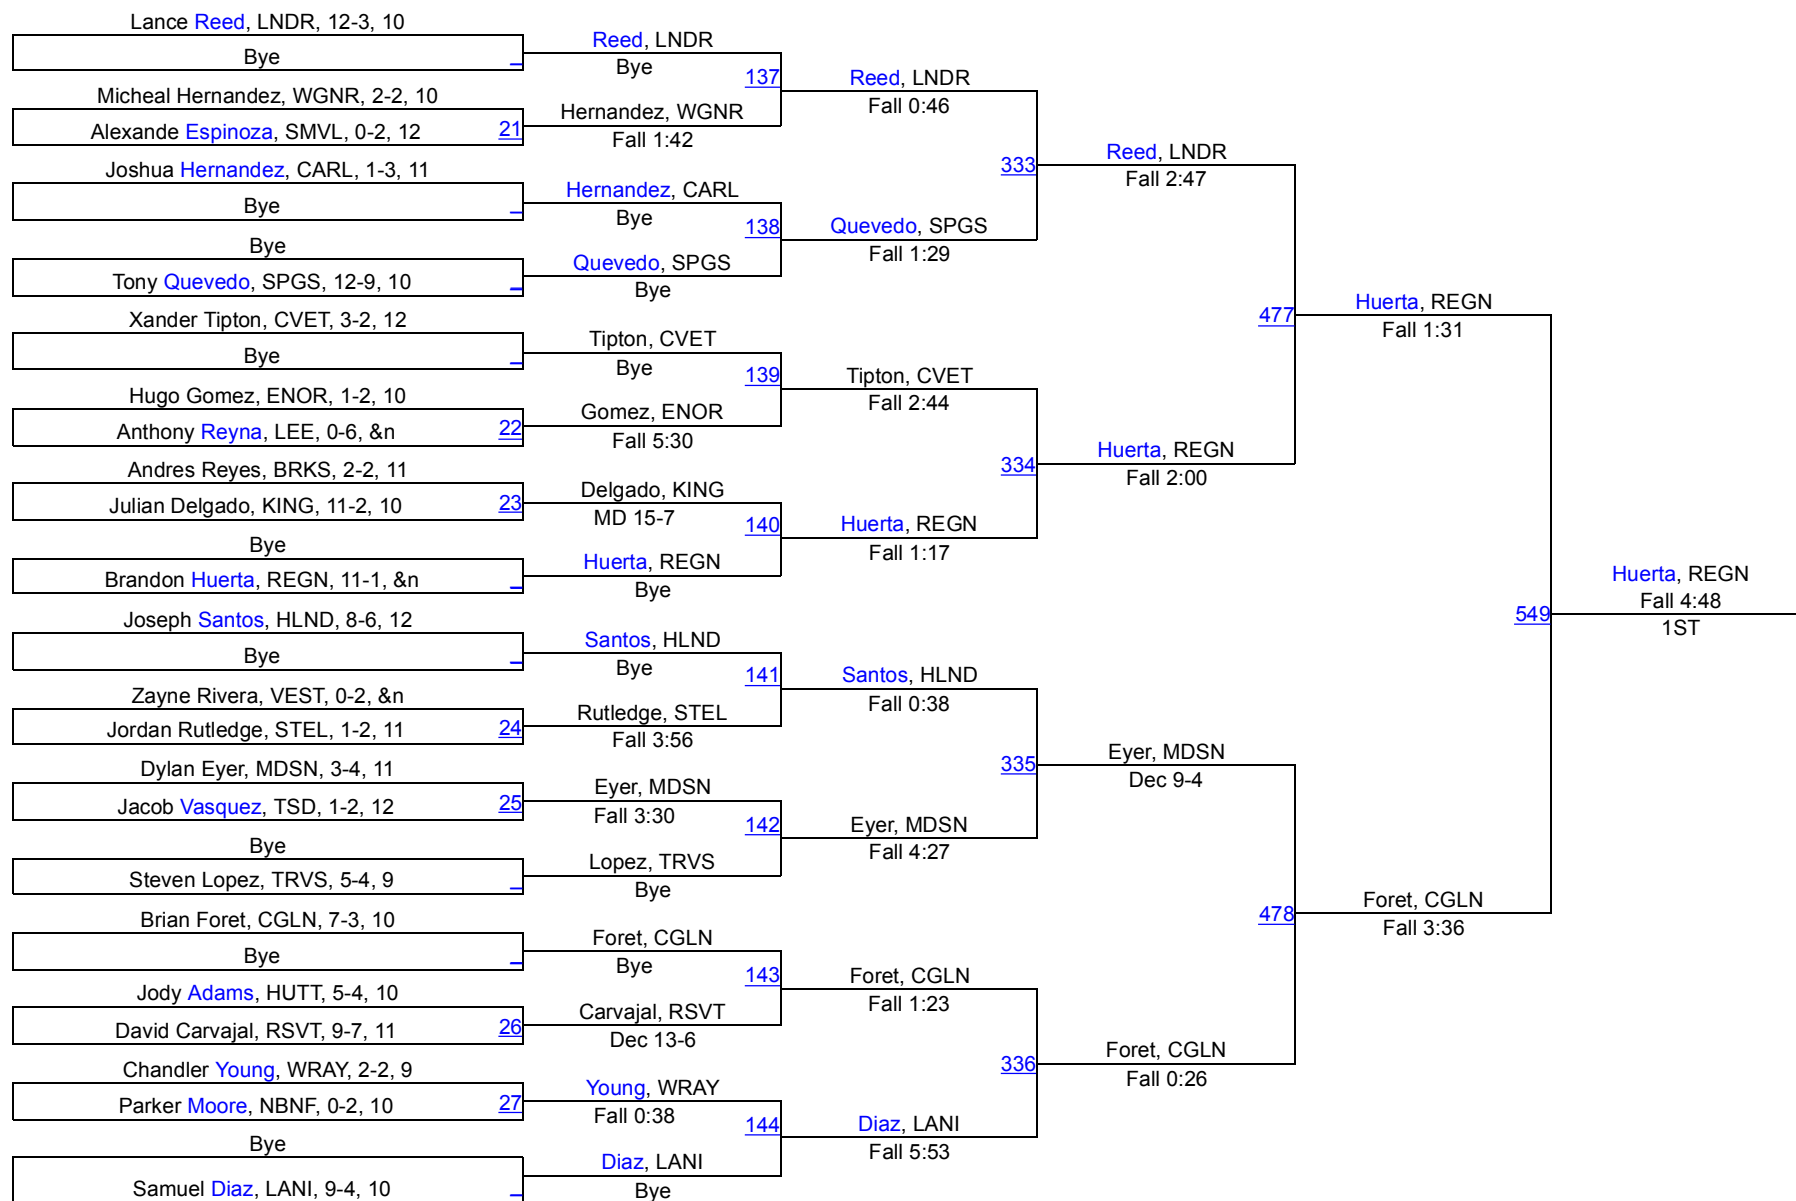

2016 Rough Rider Invitational

145