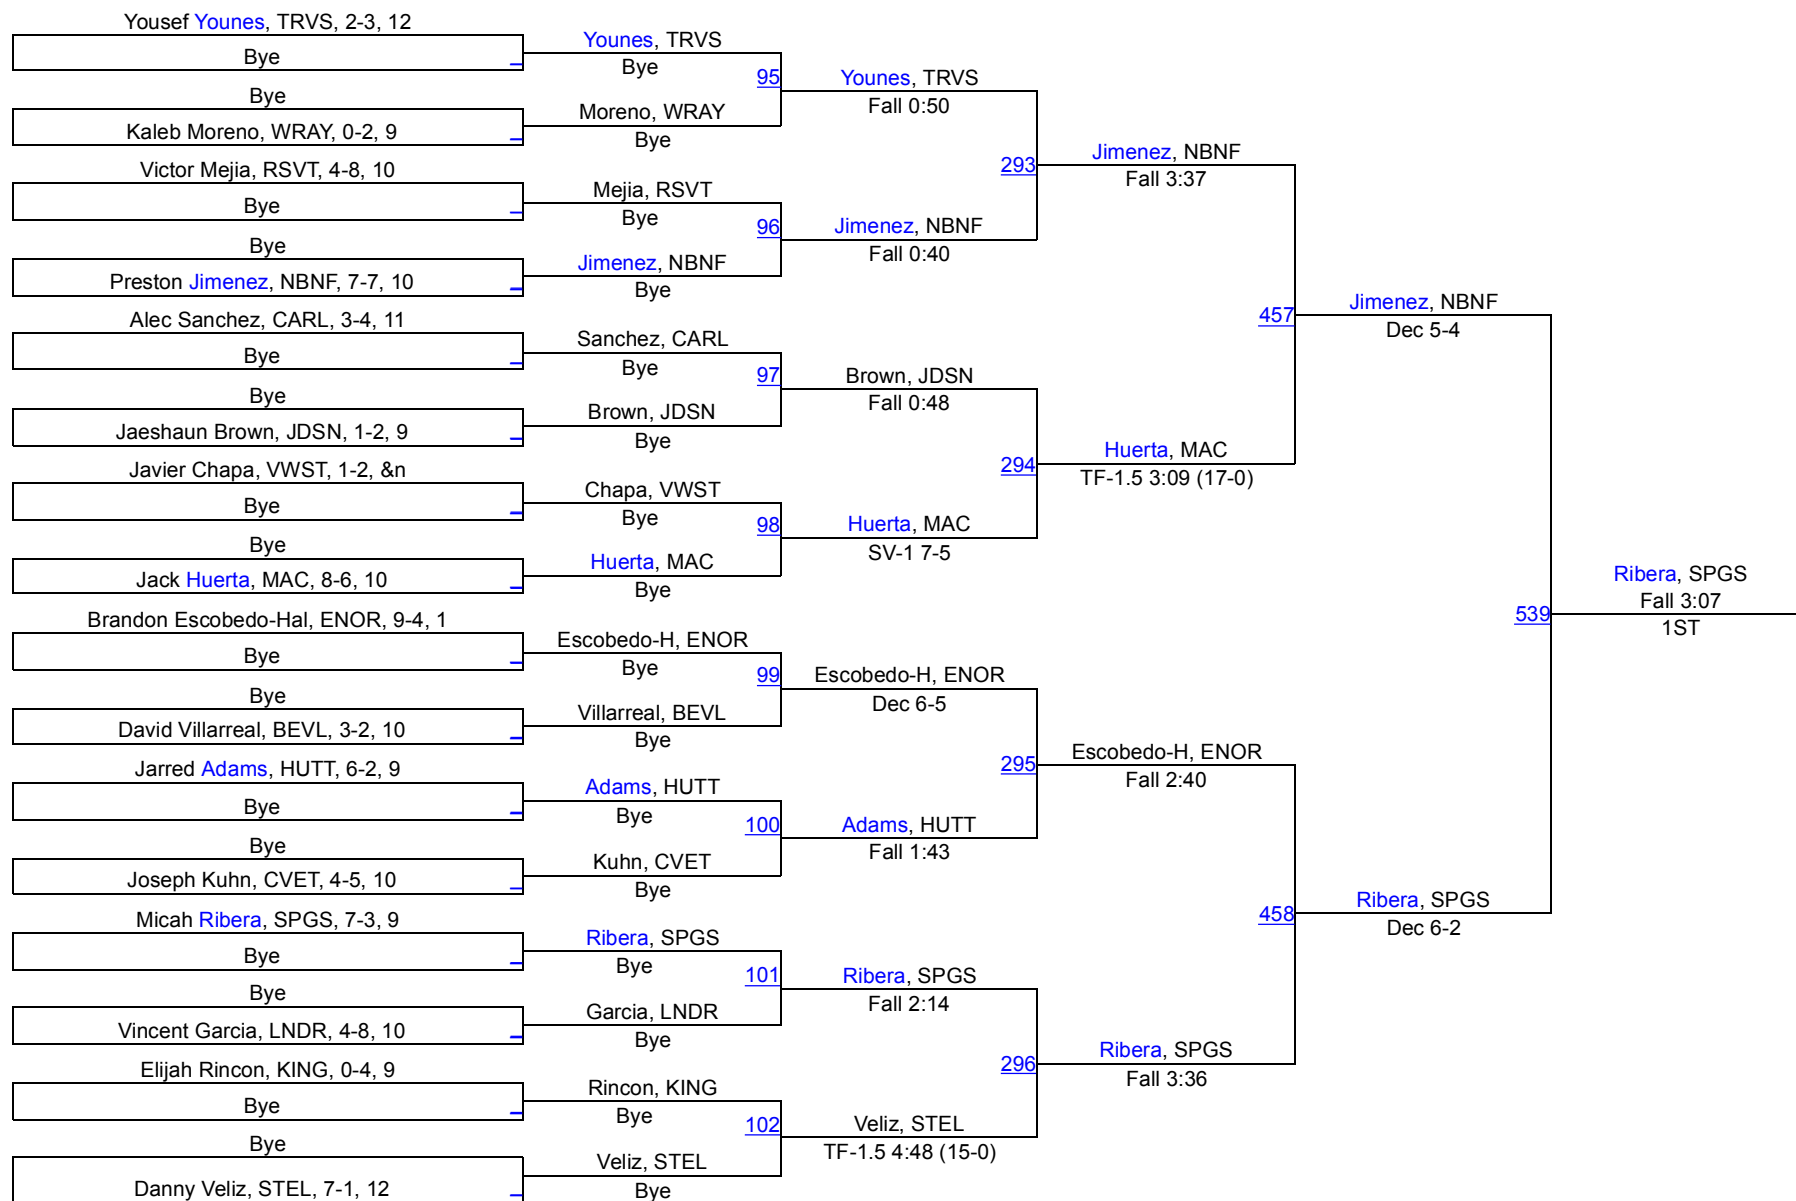

2016 Rough Rider Invitational

106

2016 Rough Rider Invitational

113

113

2016 Rough Rider Invitational

120

120