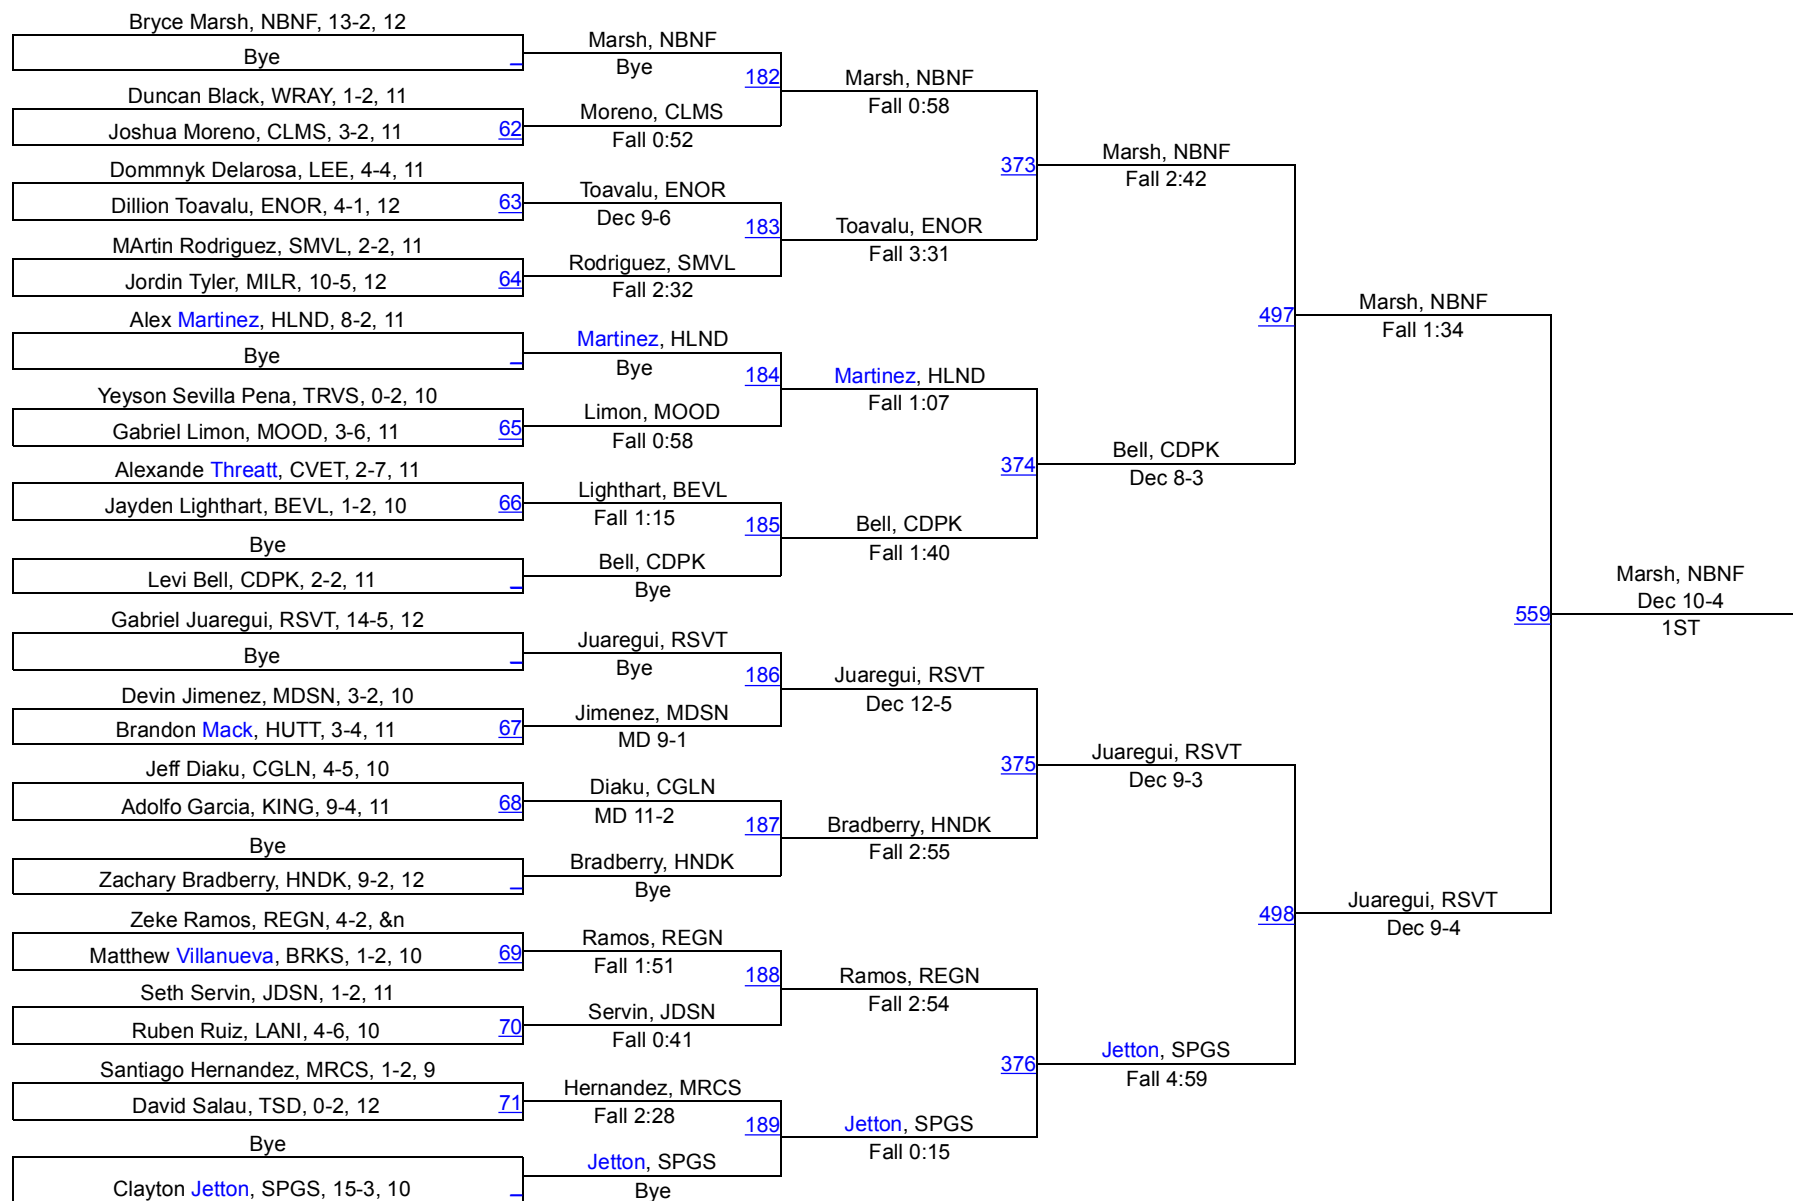

2016 Rough Rider Invitational

195