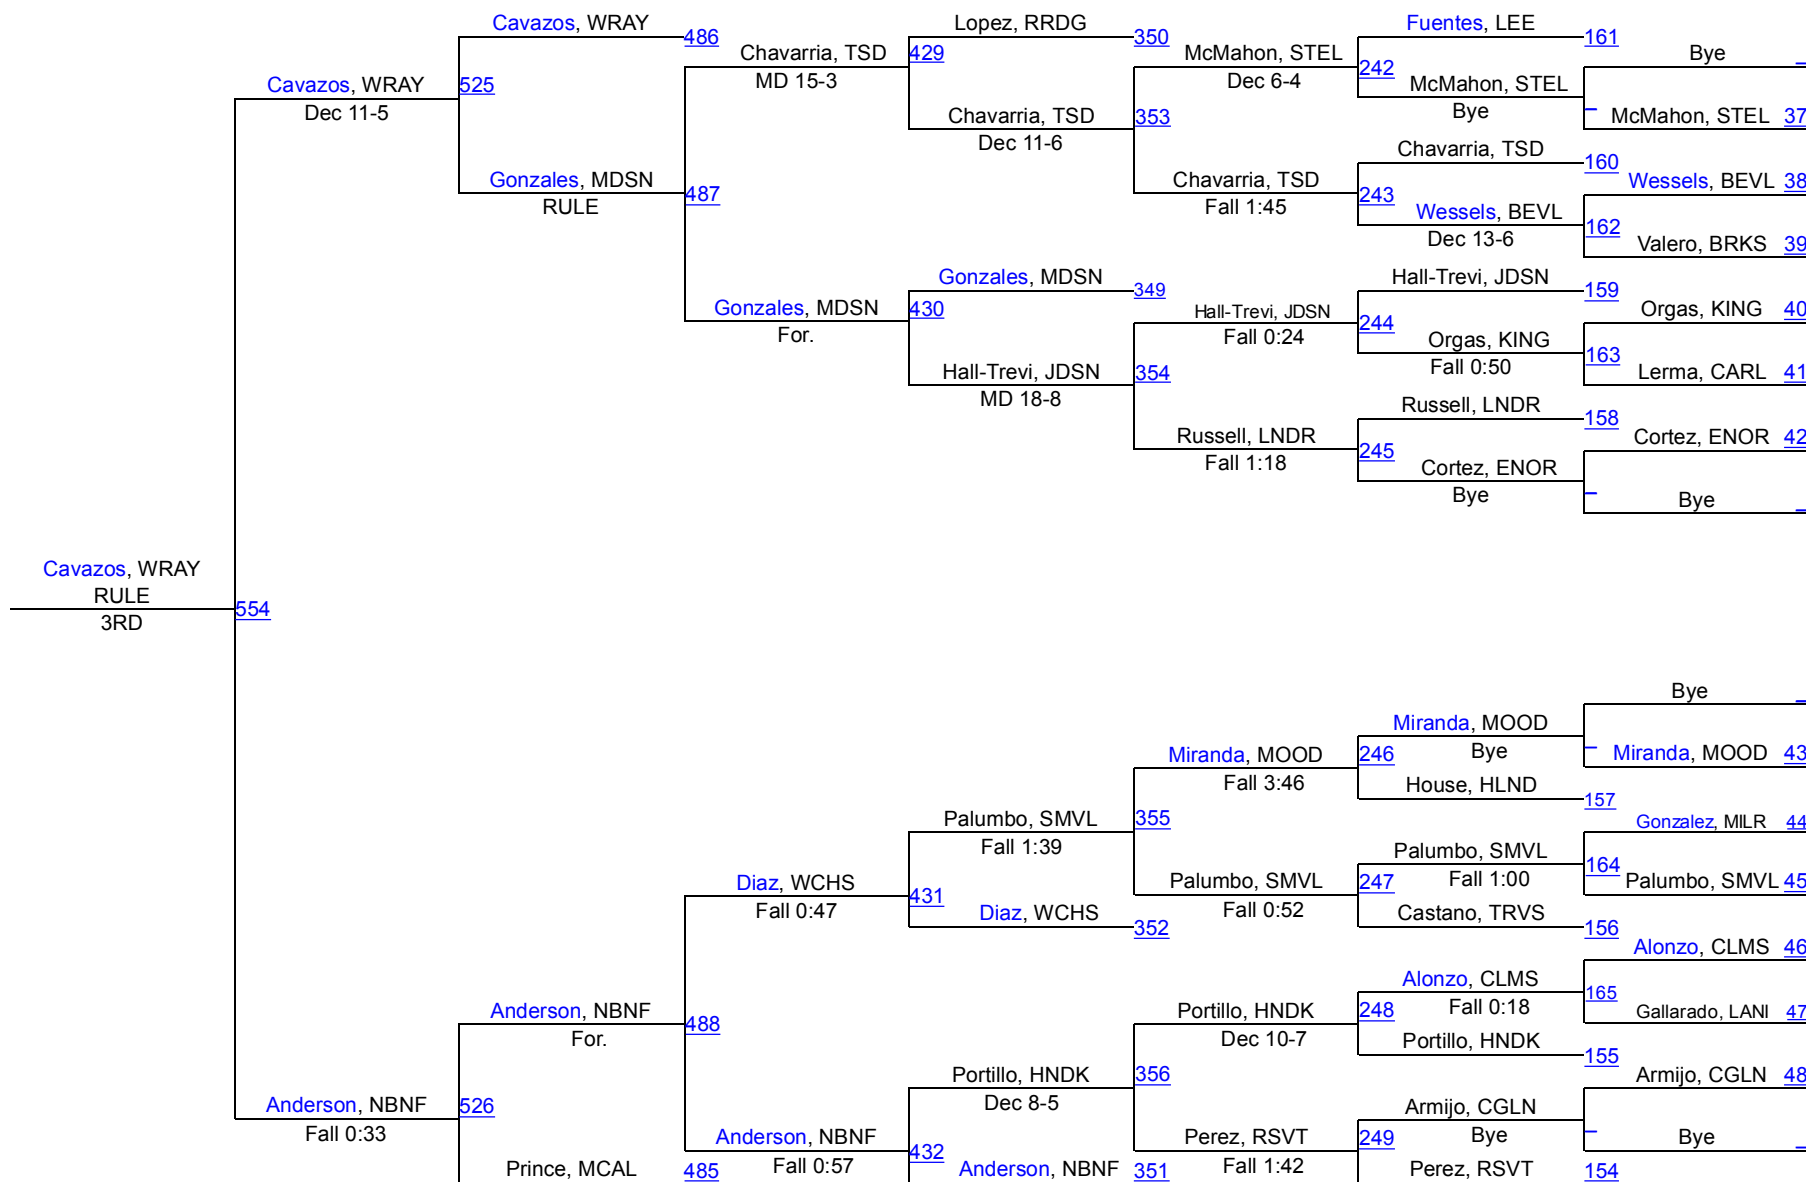

138

2016 Rough Rider Invitational

145

145

2016 Rough Rider Invitational

152

152

2016 Rough Rider Invitational

160

160

2016 Rough Rider Invitational

170

170

2016 Rough Rider Invitational

182

182

2016 Rough Rider Invitational

195

195

2016 Rough Rider Invitational

220

220

2016 Rough Rider Invitational

285