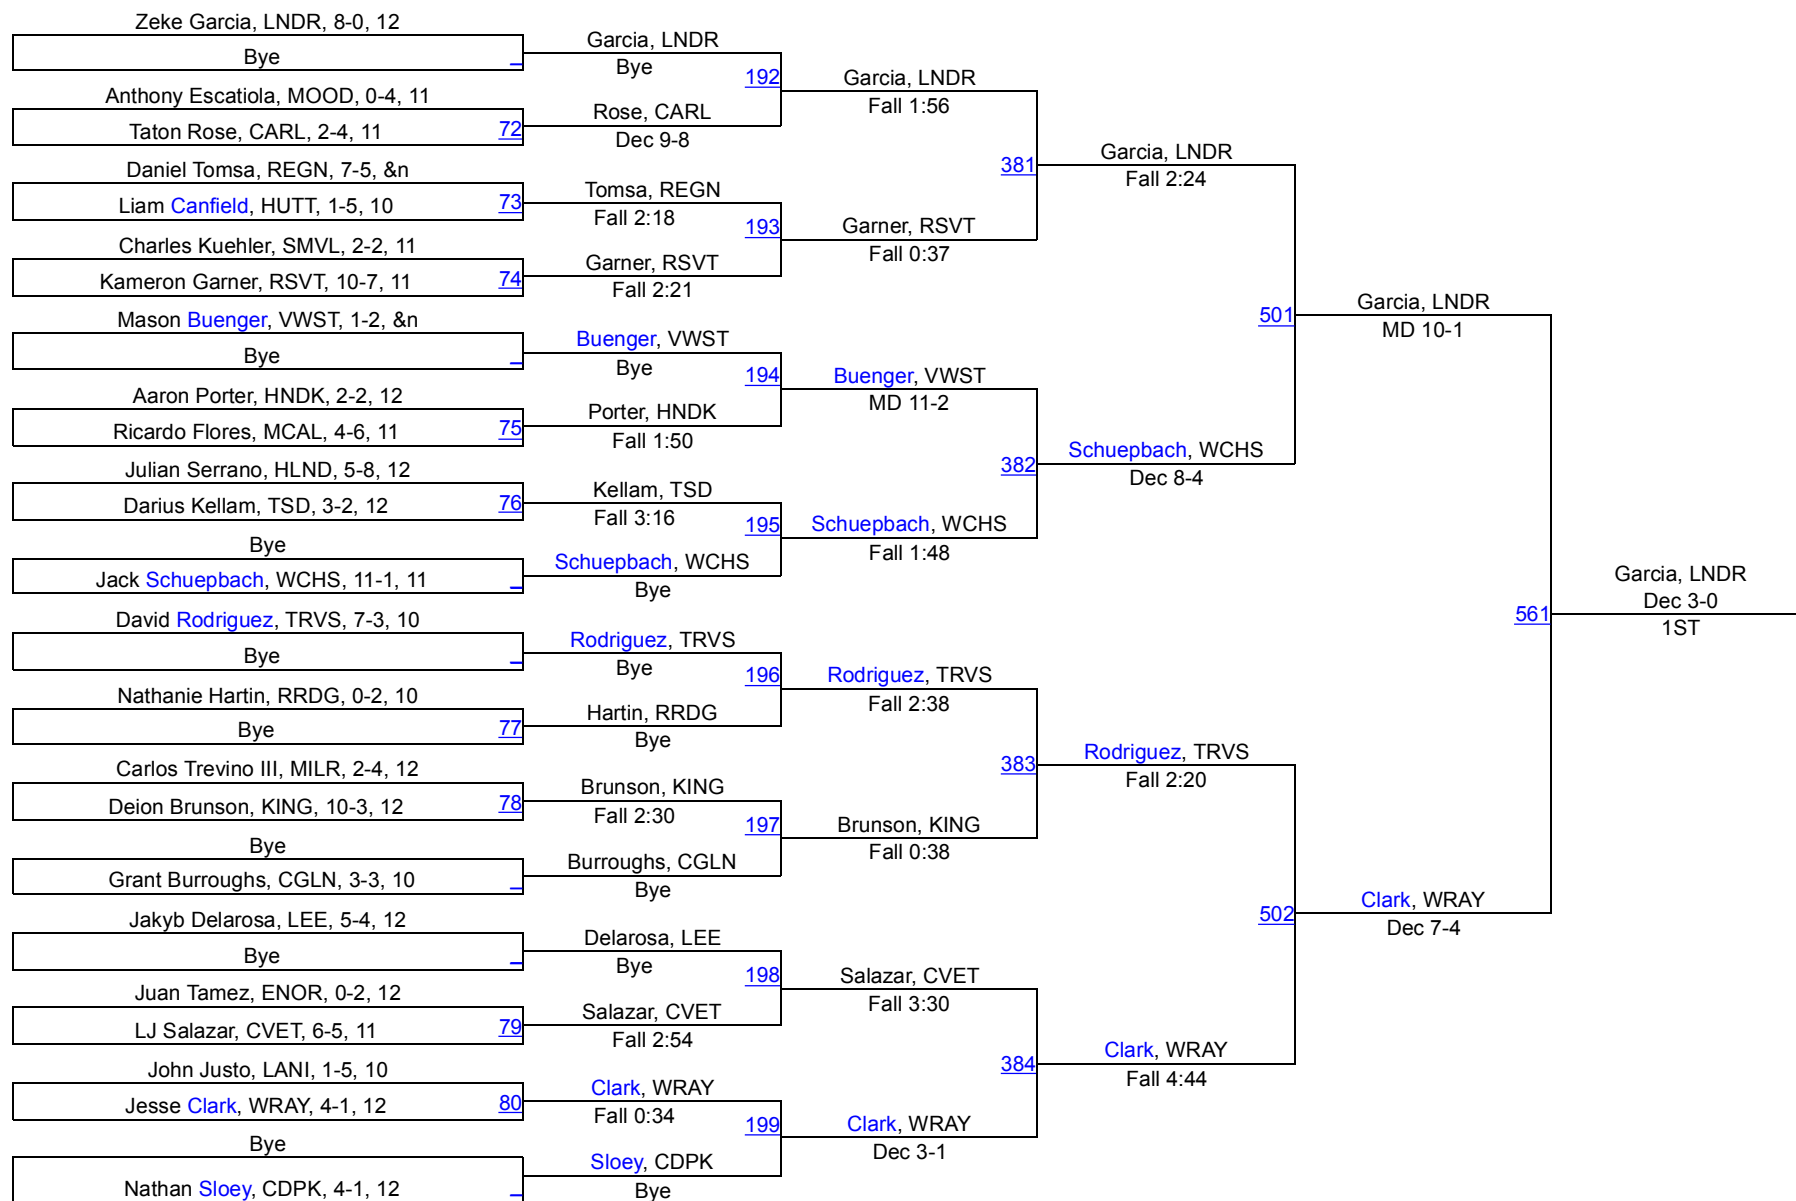

2016 Rough Rider Invitational

195

195

2016 Rough Rider Invitational

220

220

2016 Rough Rider Invitational

285