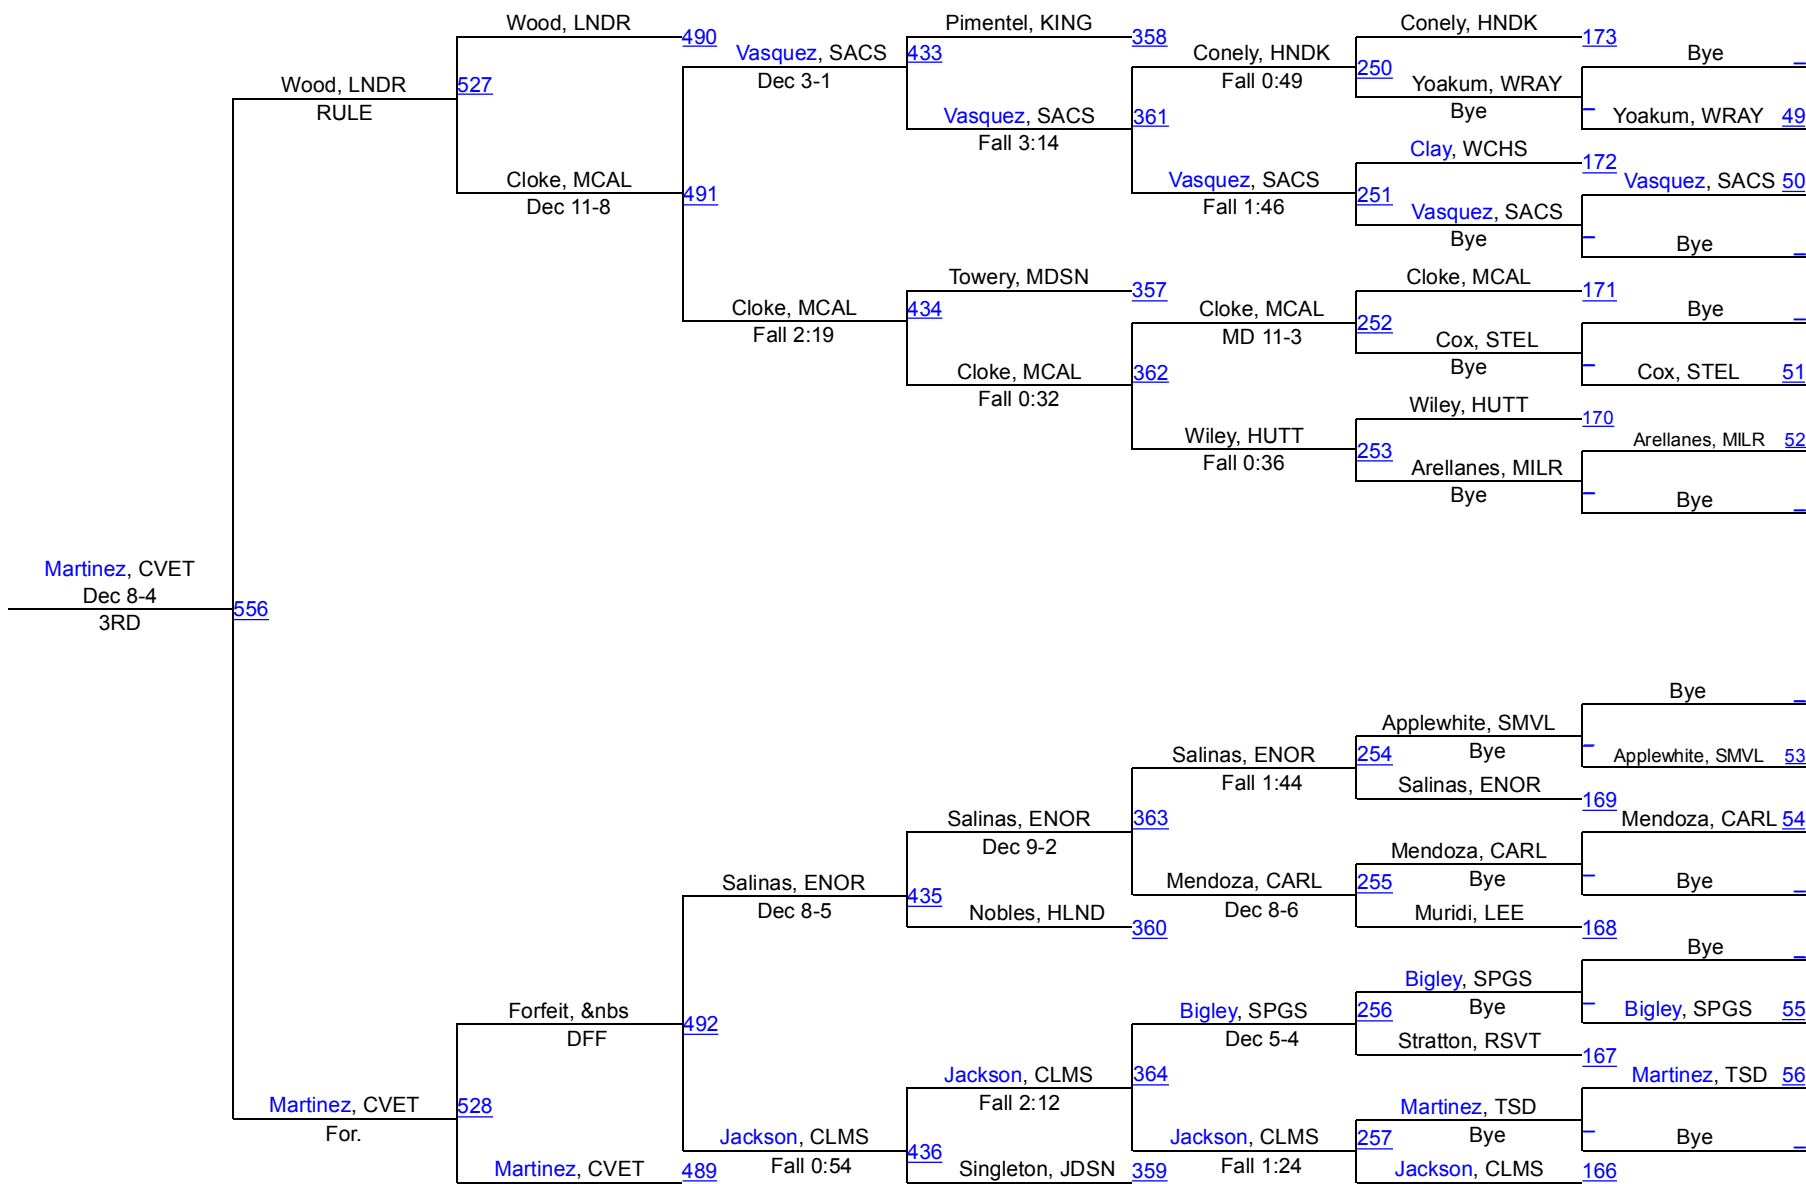

160

160

2016 Rough Rider Invitational

170

170

2016 Rough Rider Invitational

182

182

2016 Rough Rider Invitational

195

195

2016 Rough Rider Invitational

220

220

2016 Rough Rider Invitational

285