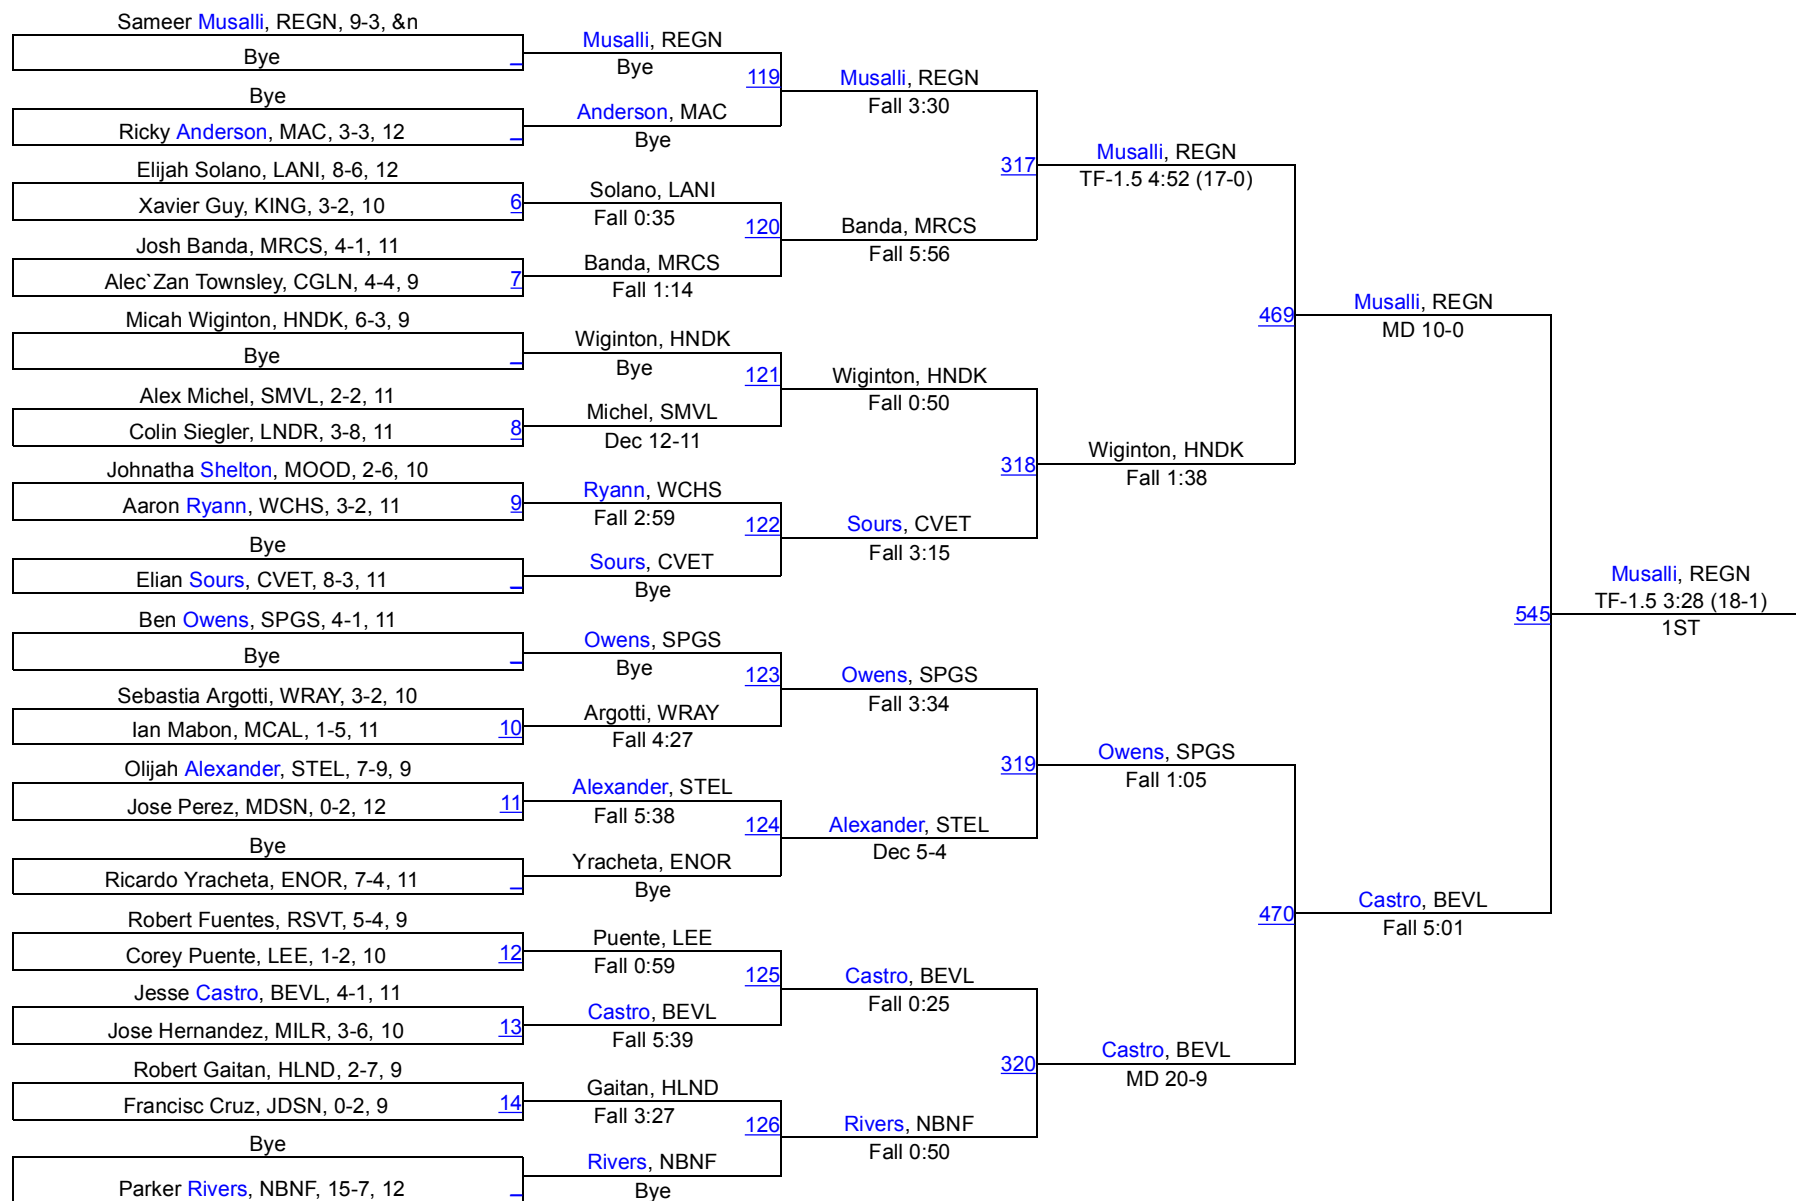

2016 Rough Rider Invitational

126

126

2016 Rough Rider Invitational

132

132

2016 Rough Rider Invitational

138