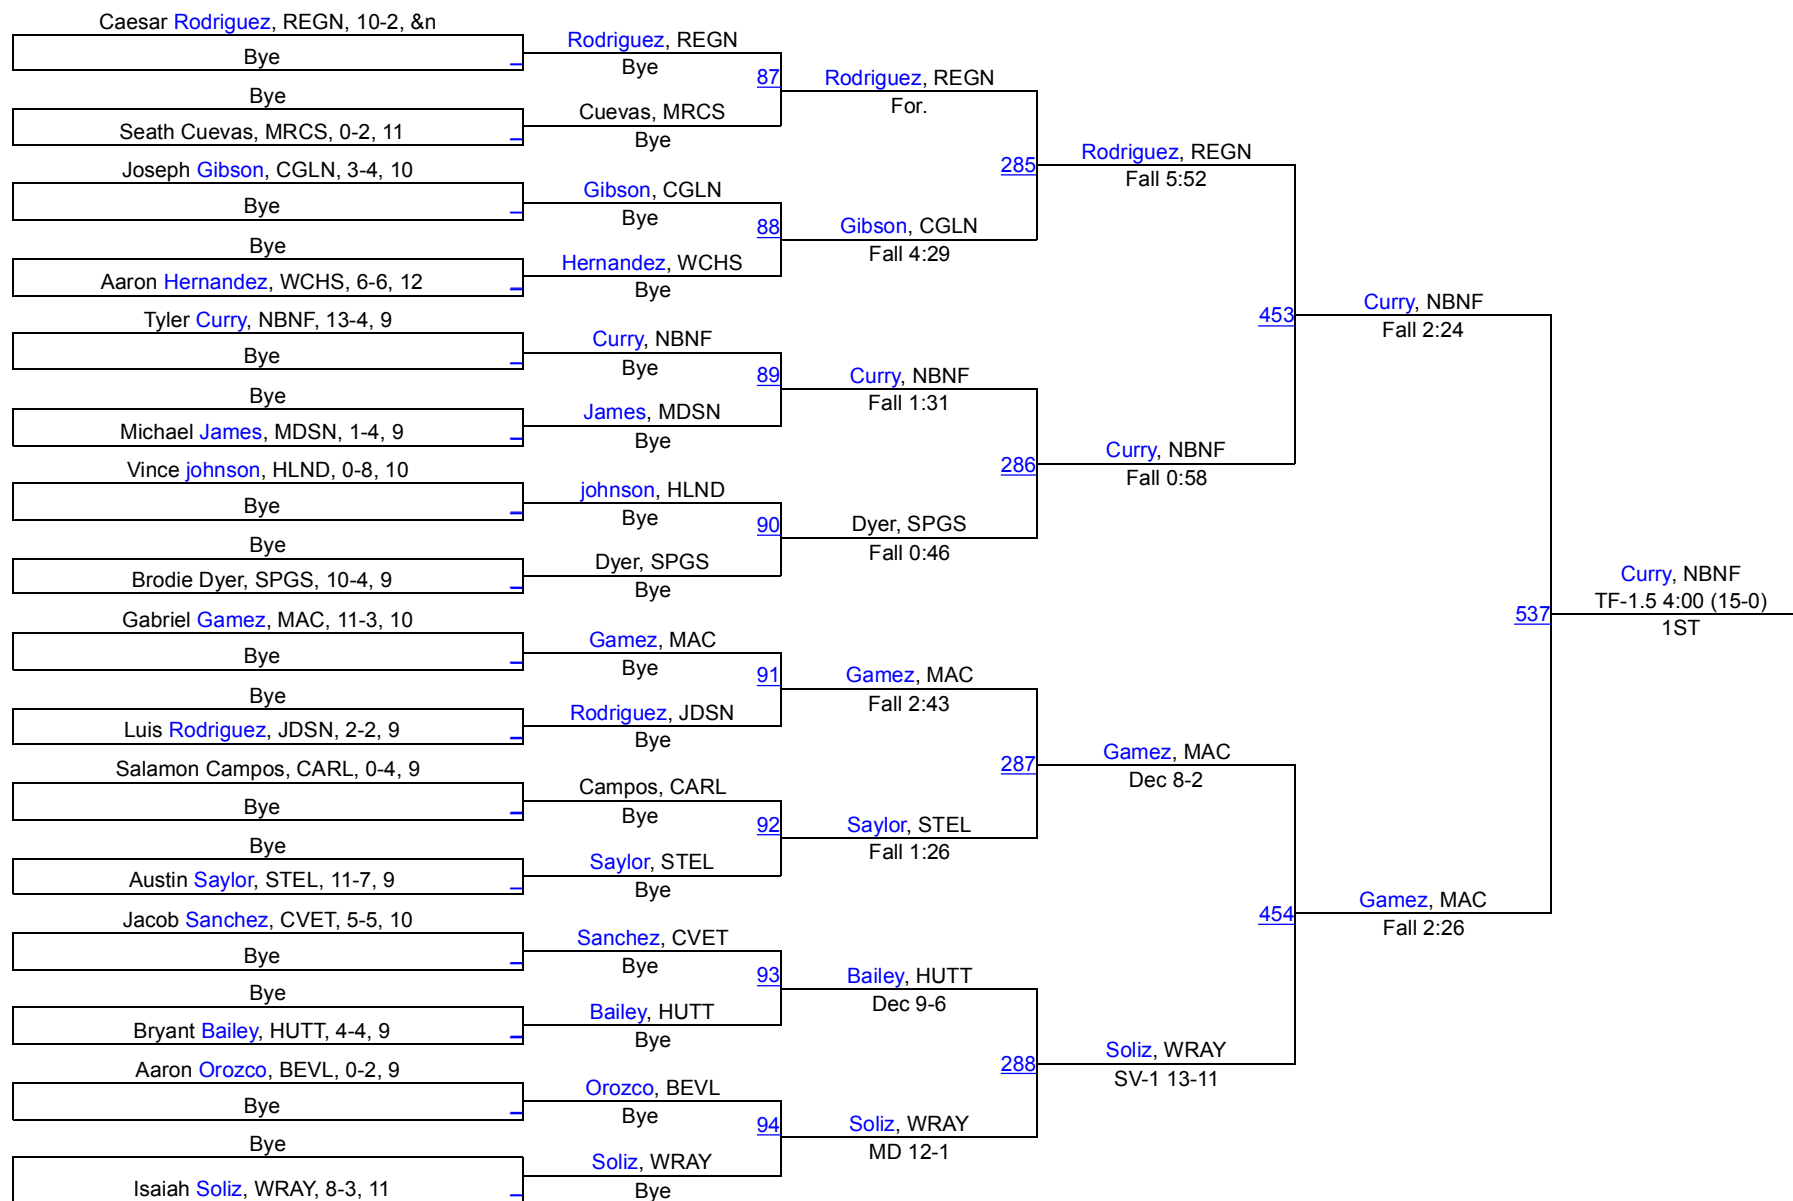

2016 Rough Rider Invitational

106

2016 Rough Rider Invitational

113

113

2016 Rough Rider Invitational

120

120