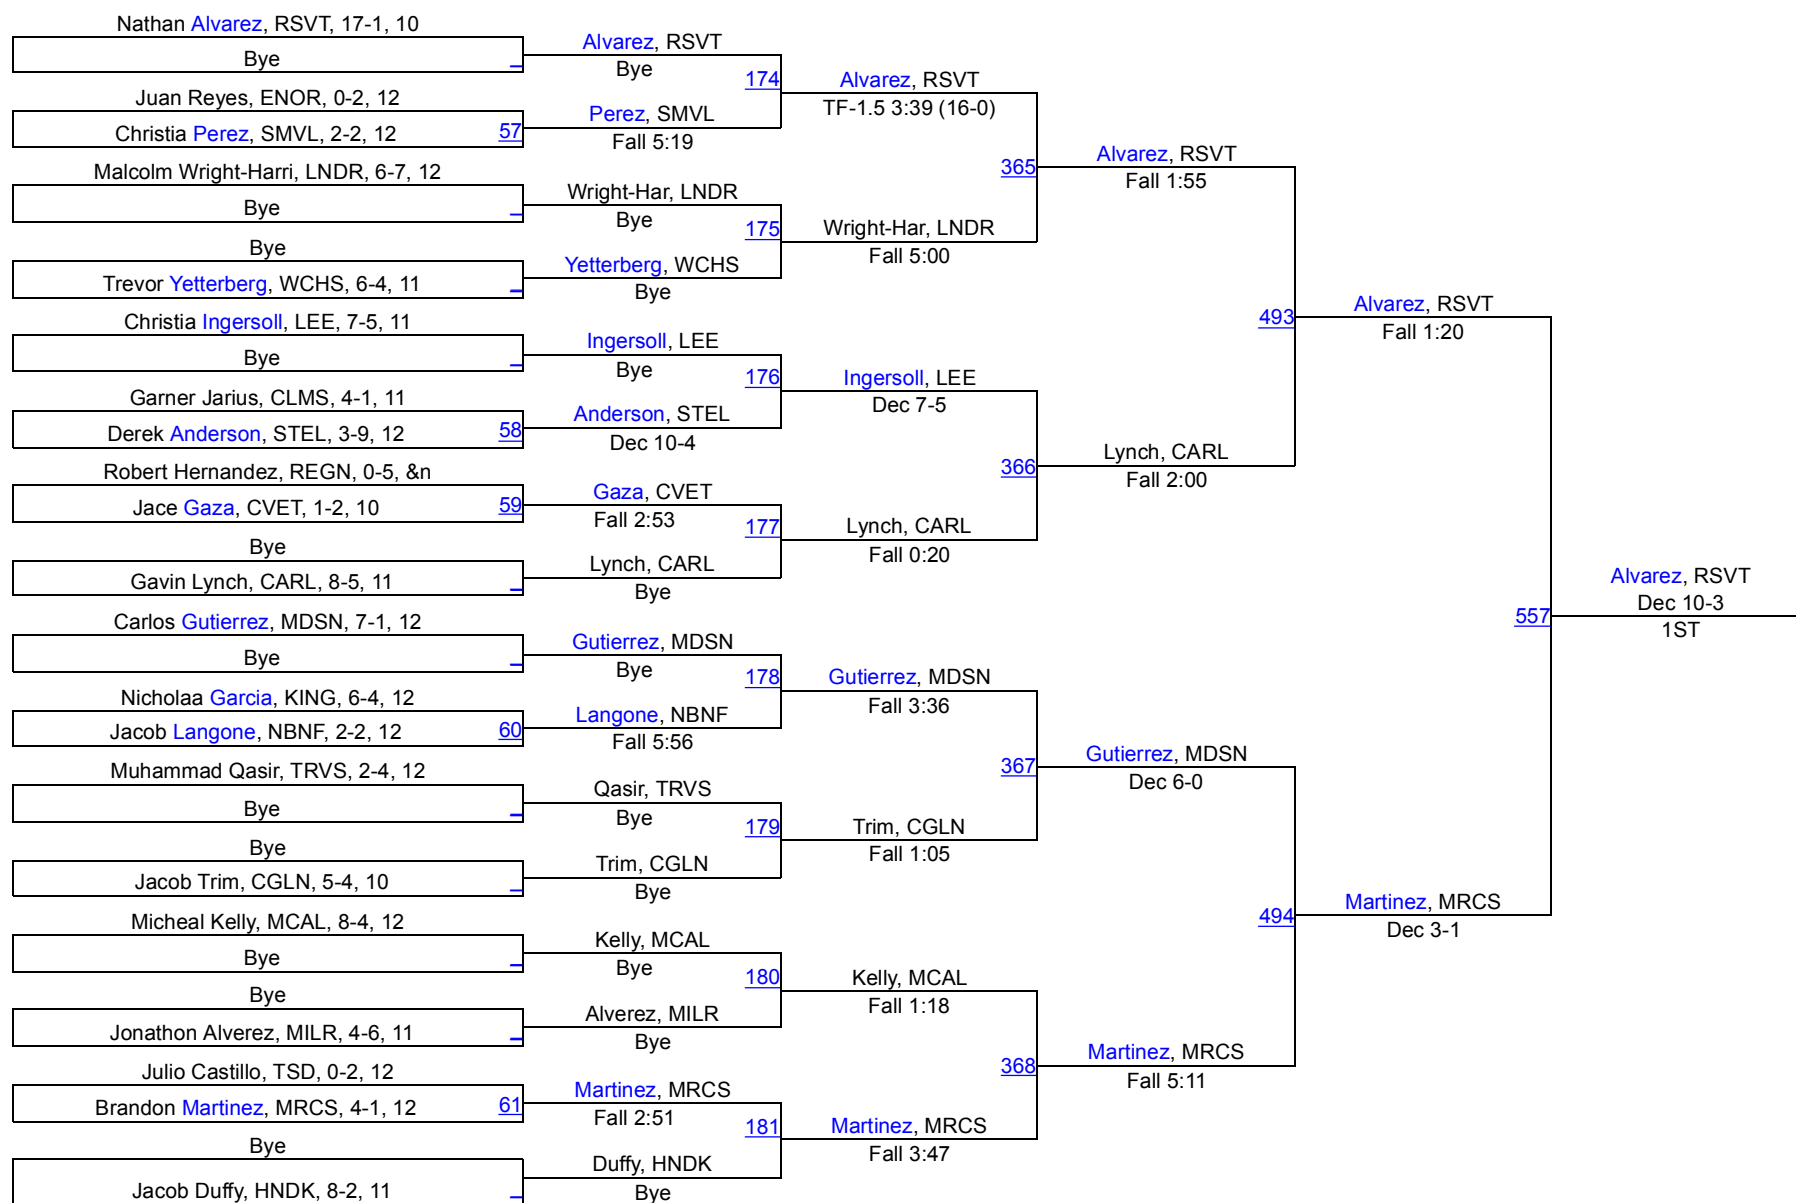

160

160

2016 Rough Rider Invitational

170

170

2016 Rough Rider Invitational

182

182