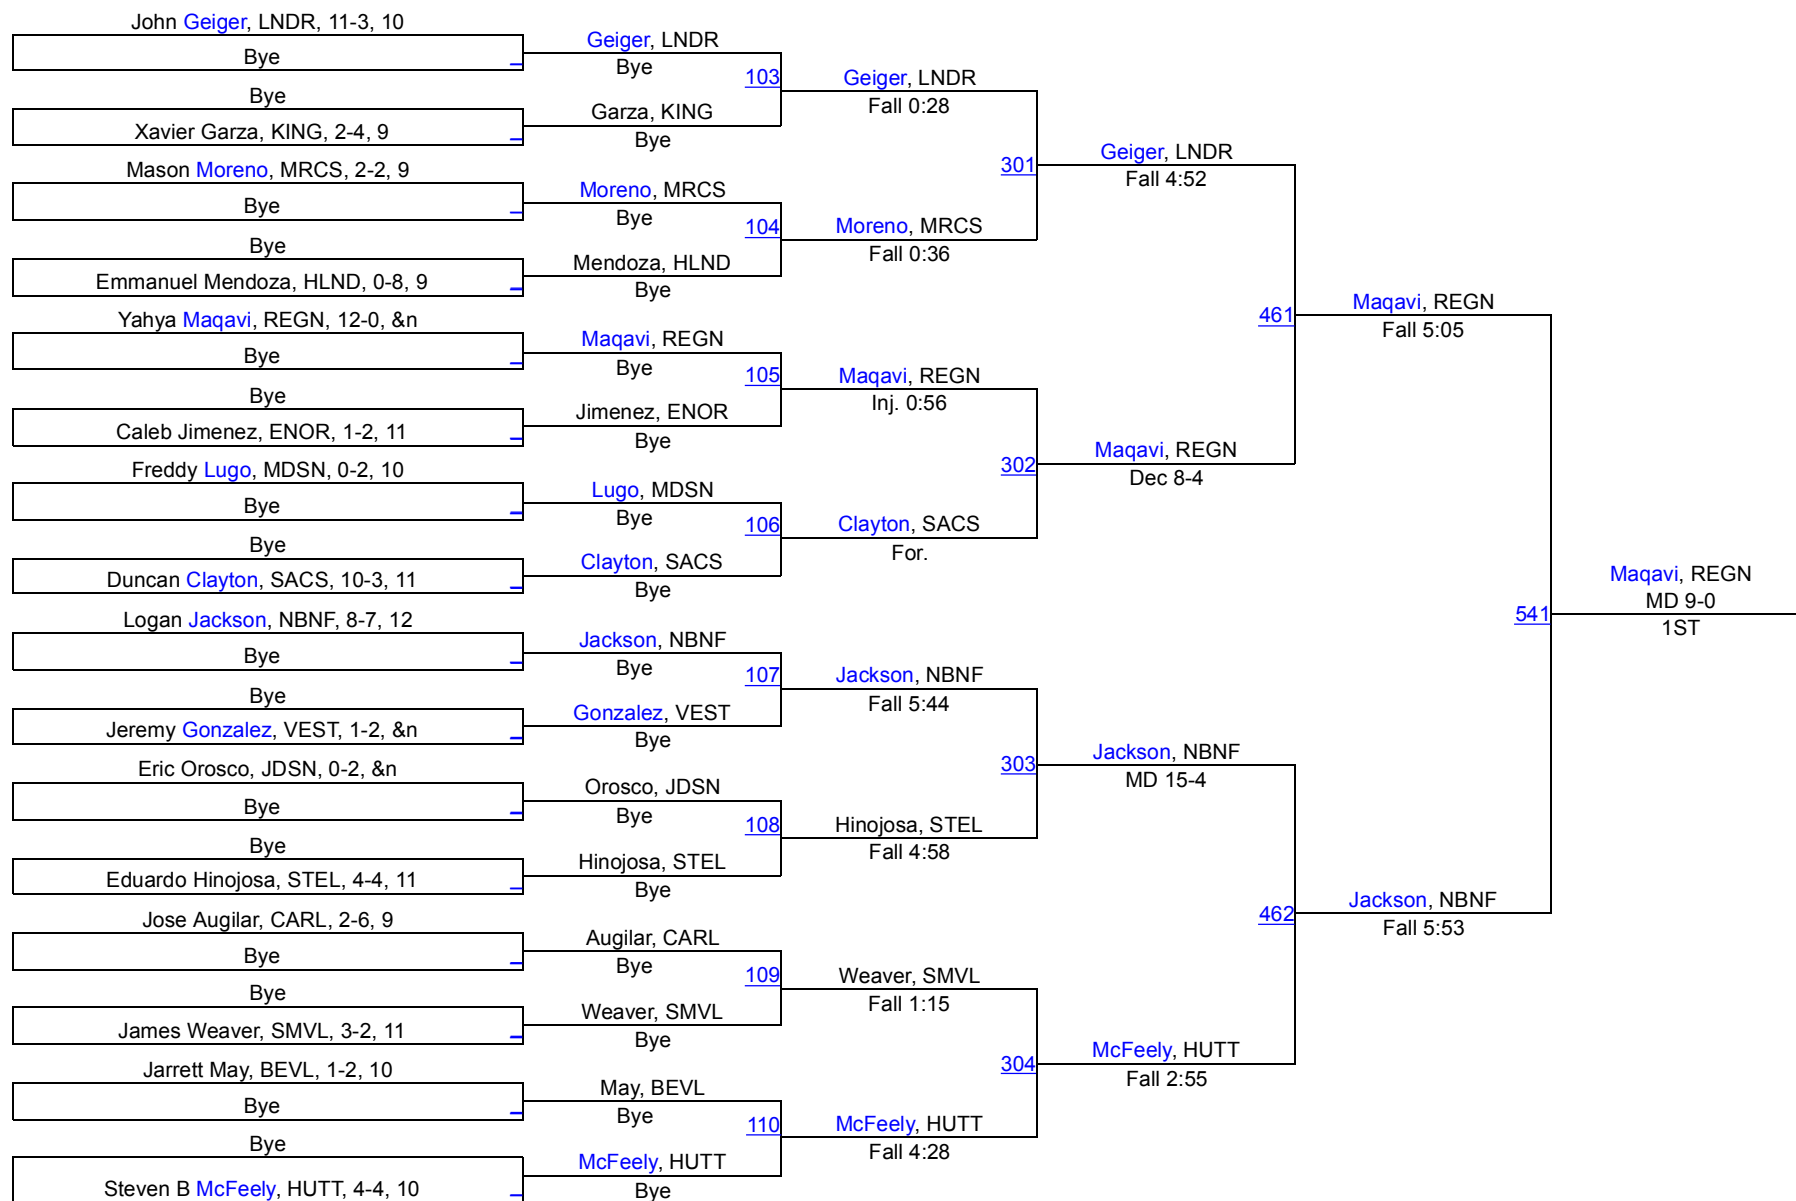

2016 Rough Rider Invitational

106

2016 Rough Rider Invitational

113

113

2016 Rough Rider Invitational

120

120