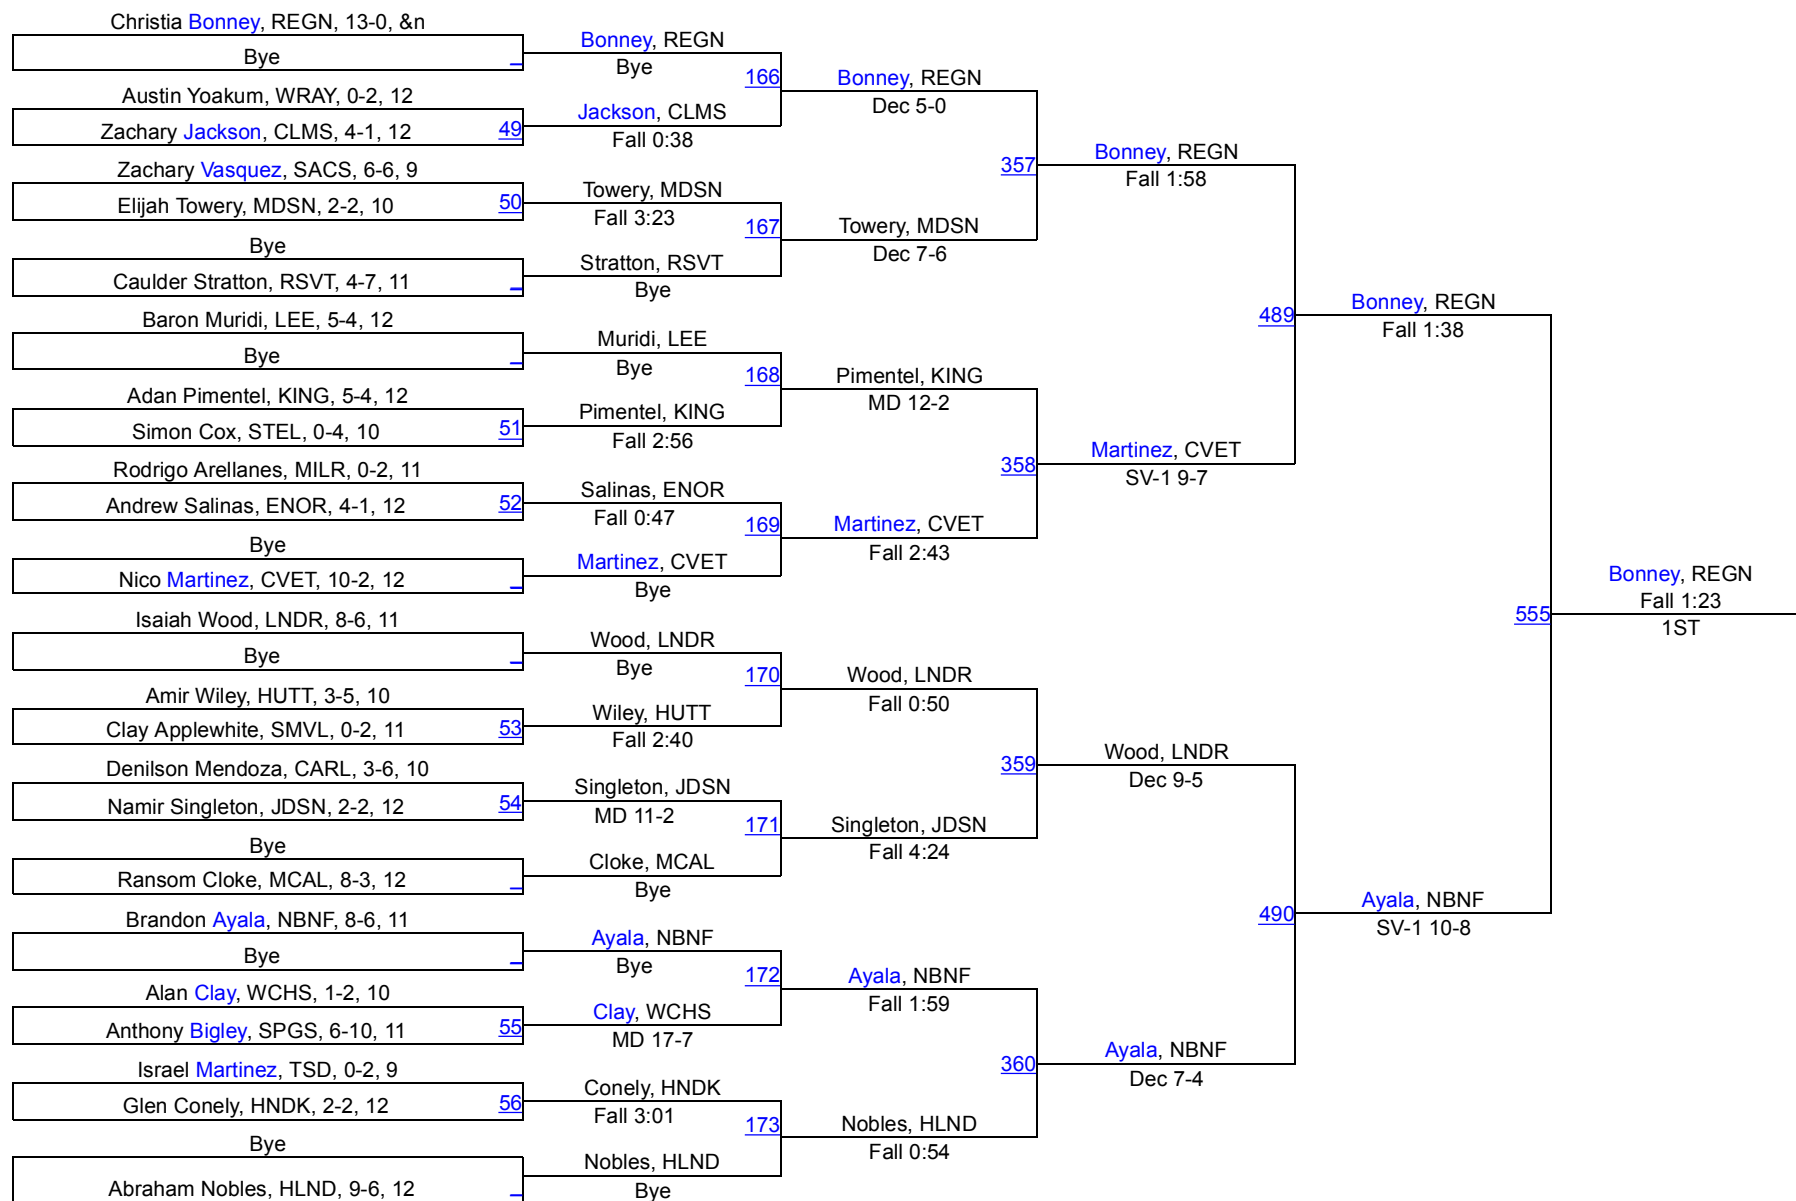

160

160

2016 Rough Rider Invitational

170

170

2016 Rough Rider Invitational

182

182