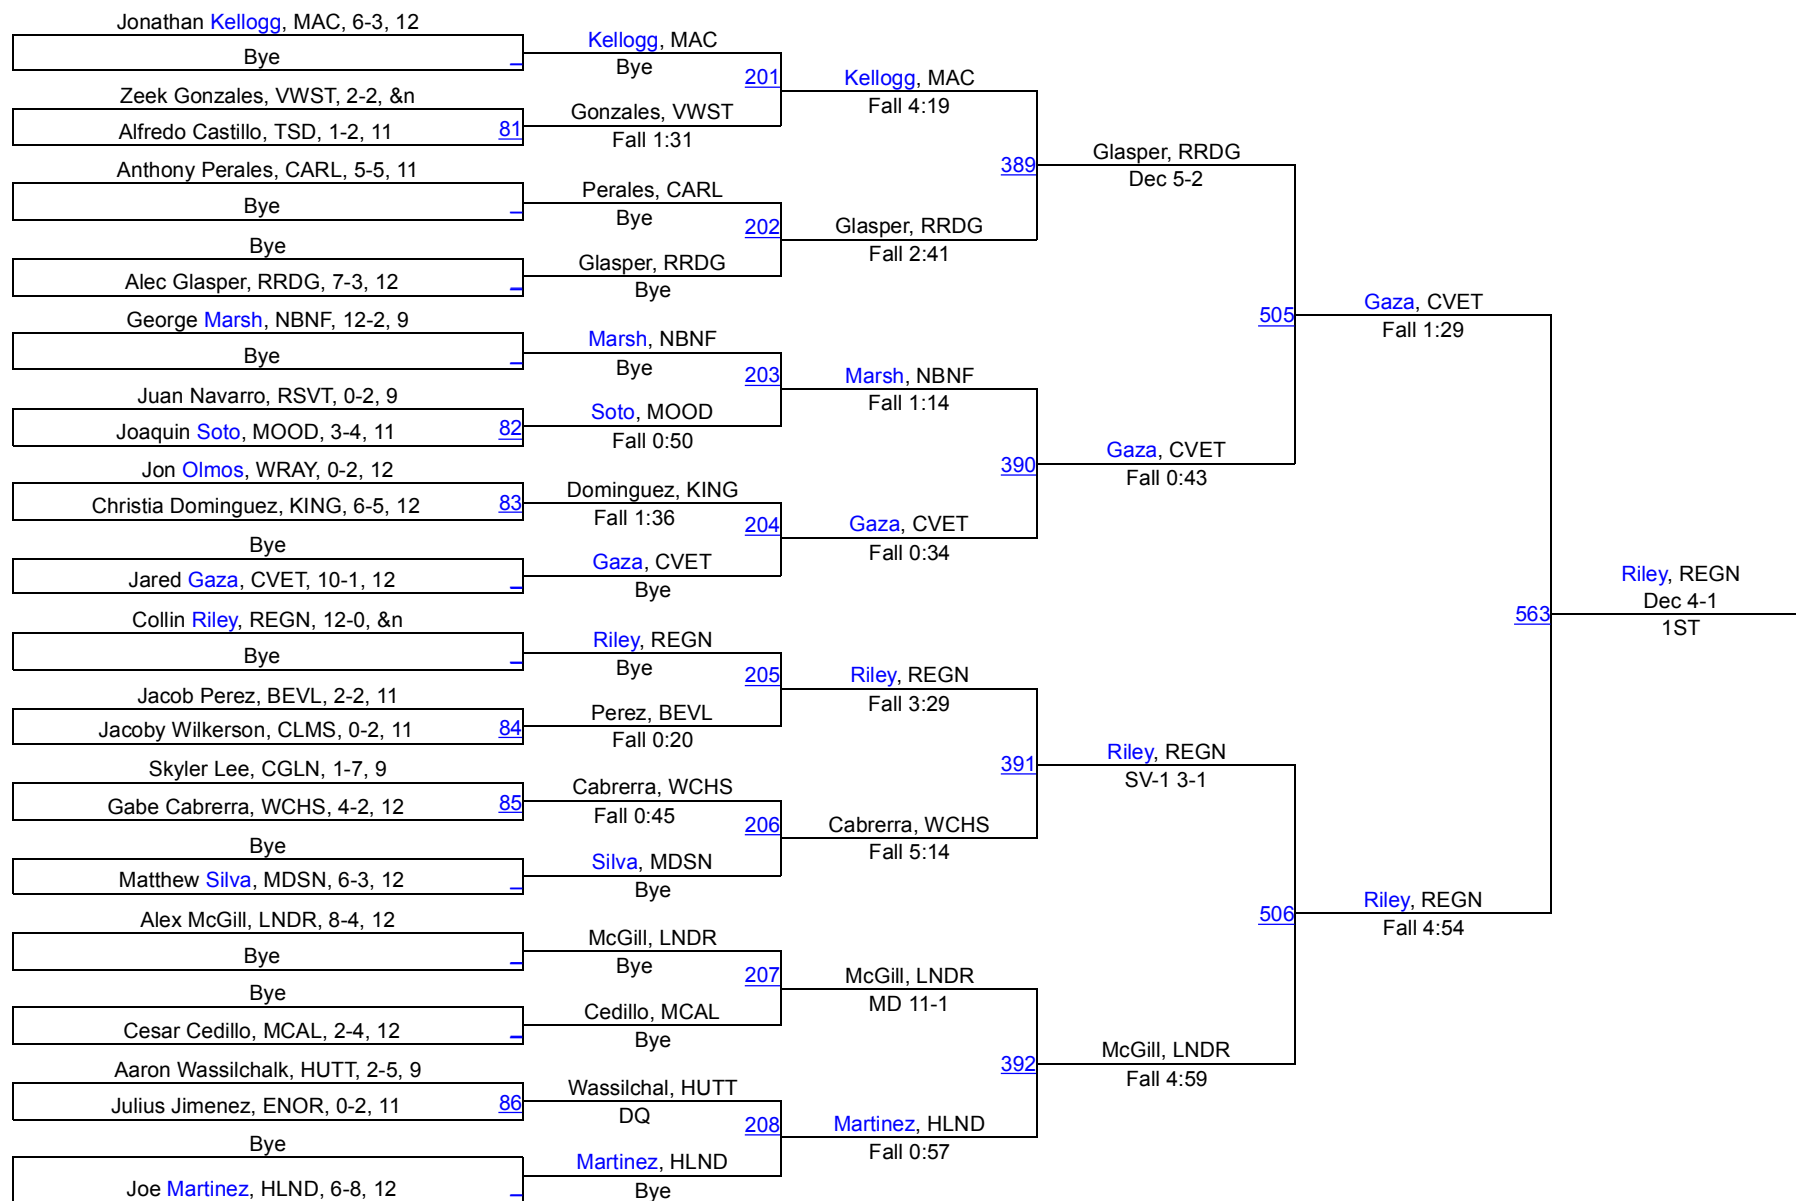

2016 Rough Rider Invitational

195

195

2016 Rough Rider Invitational

220

220

2016 Rough Rider Invitational

285