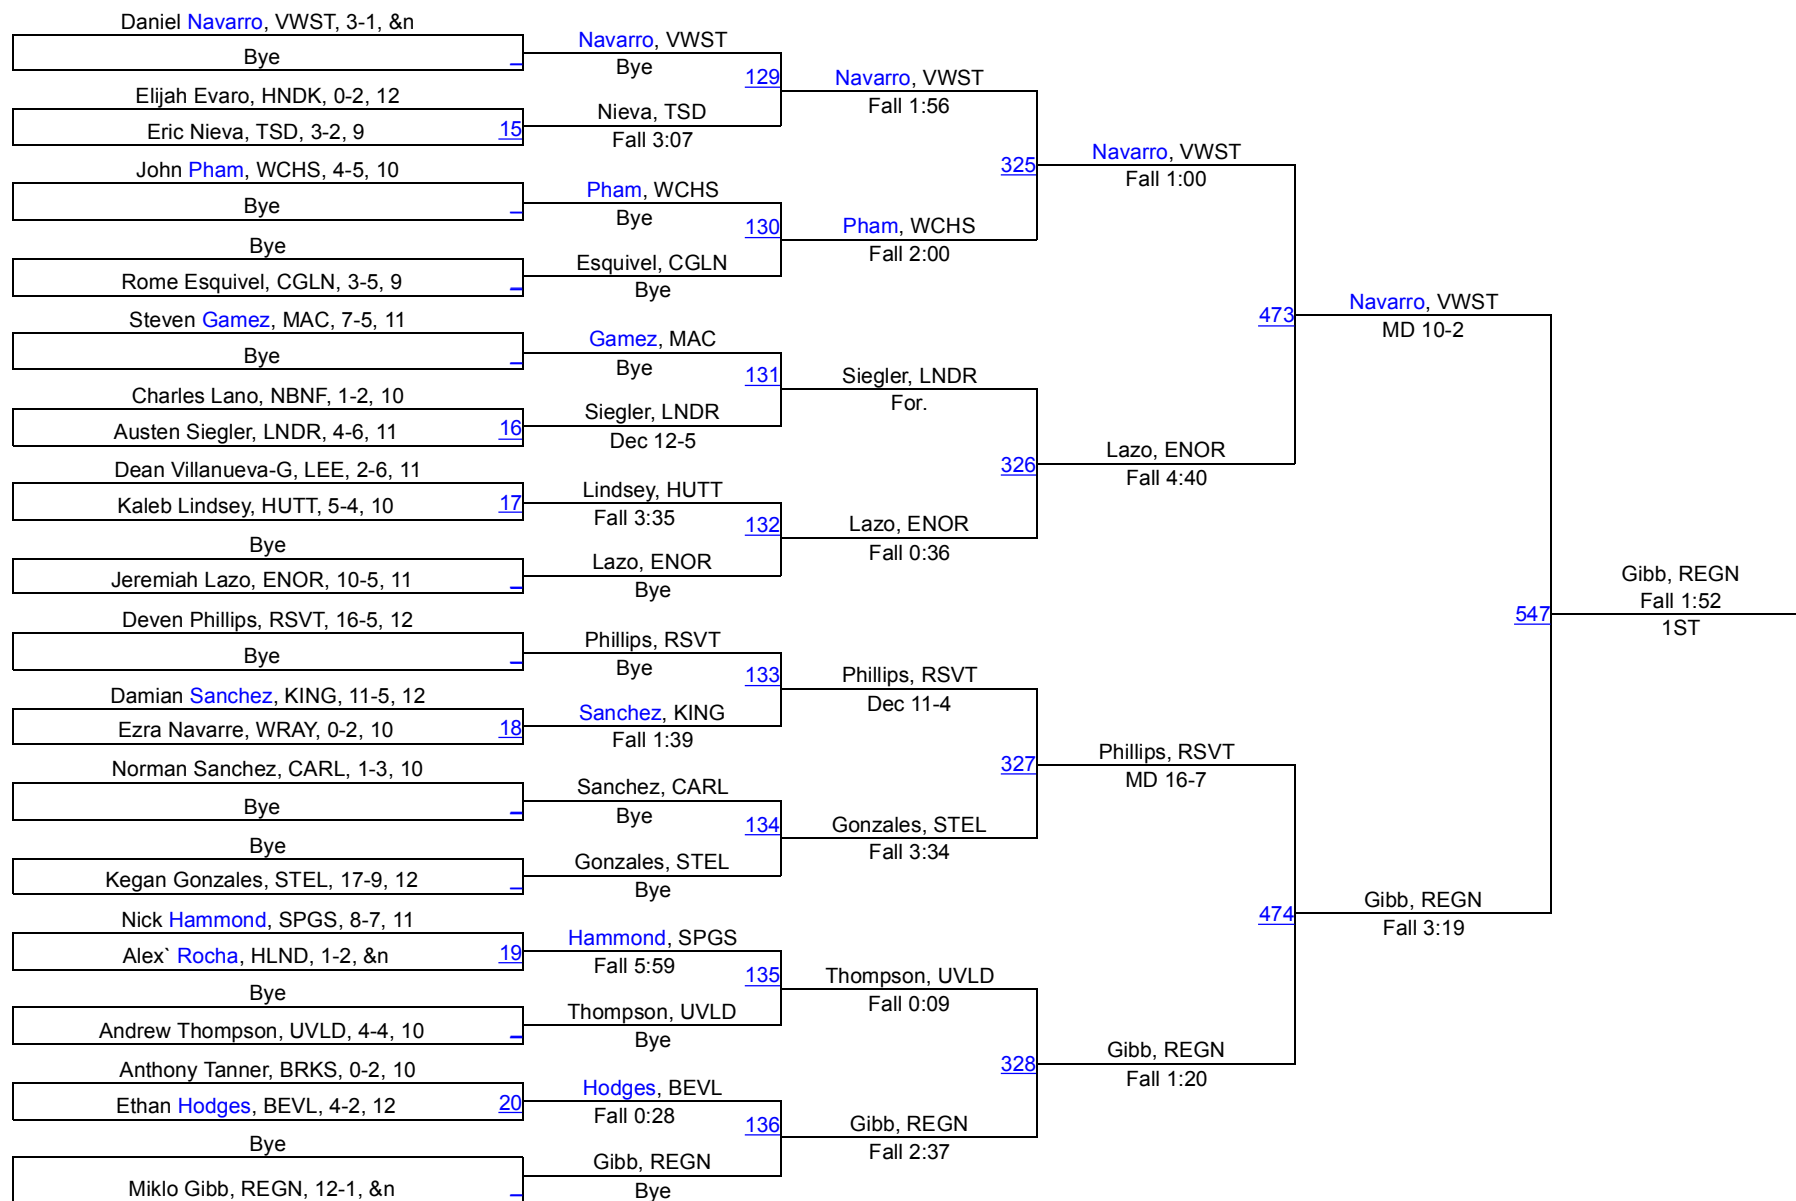

2016 Rough Rider Invitational

126

126

2016 Rough Rider Invitational

132

132

2016 Rough Rider Invitational

138