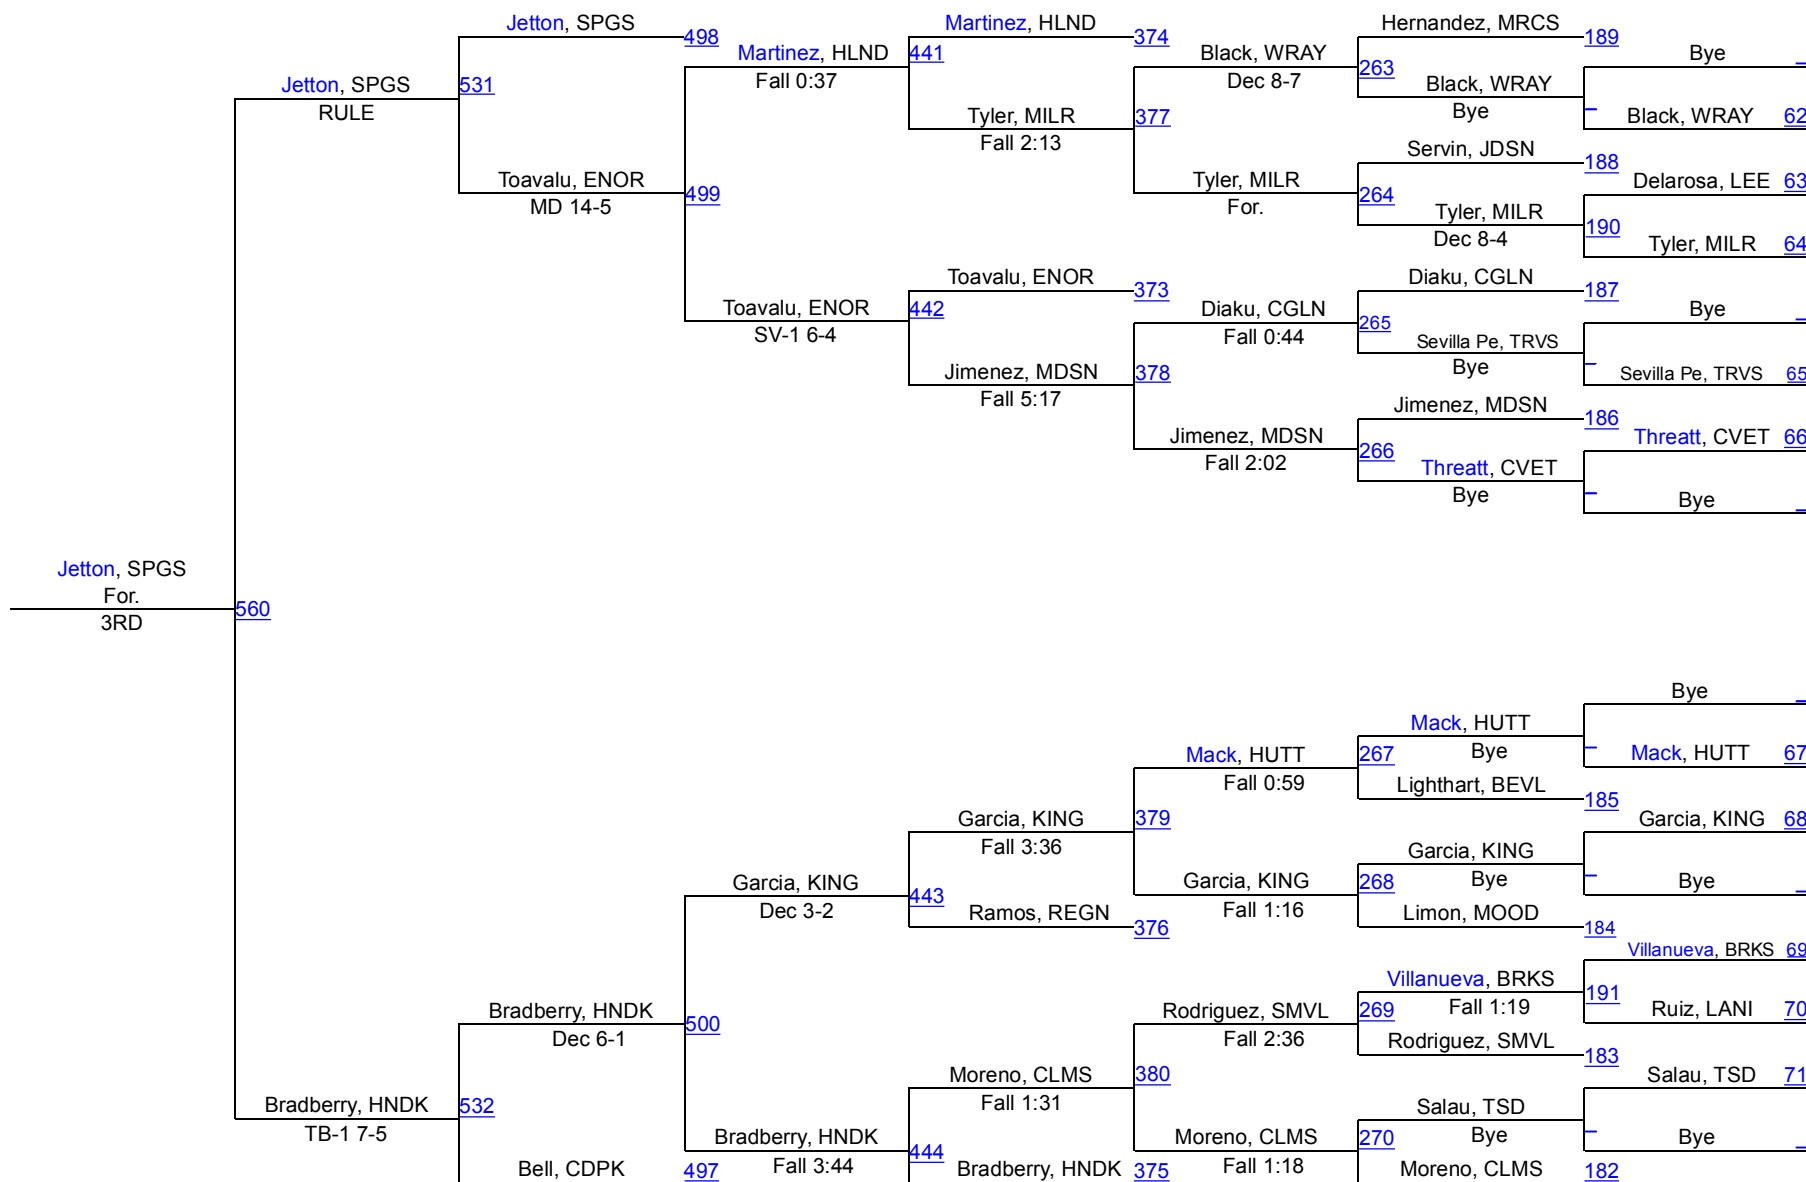

160

160

2016 Rough Rider Invitational

170

170

2016 Rough Rider Invitational

182

182

2016 Rough Rider Invitational

195

195

2016 Rough Rider Invitational

220

220

2016 Rough Rider Invitational

285