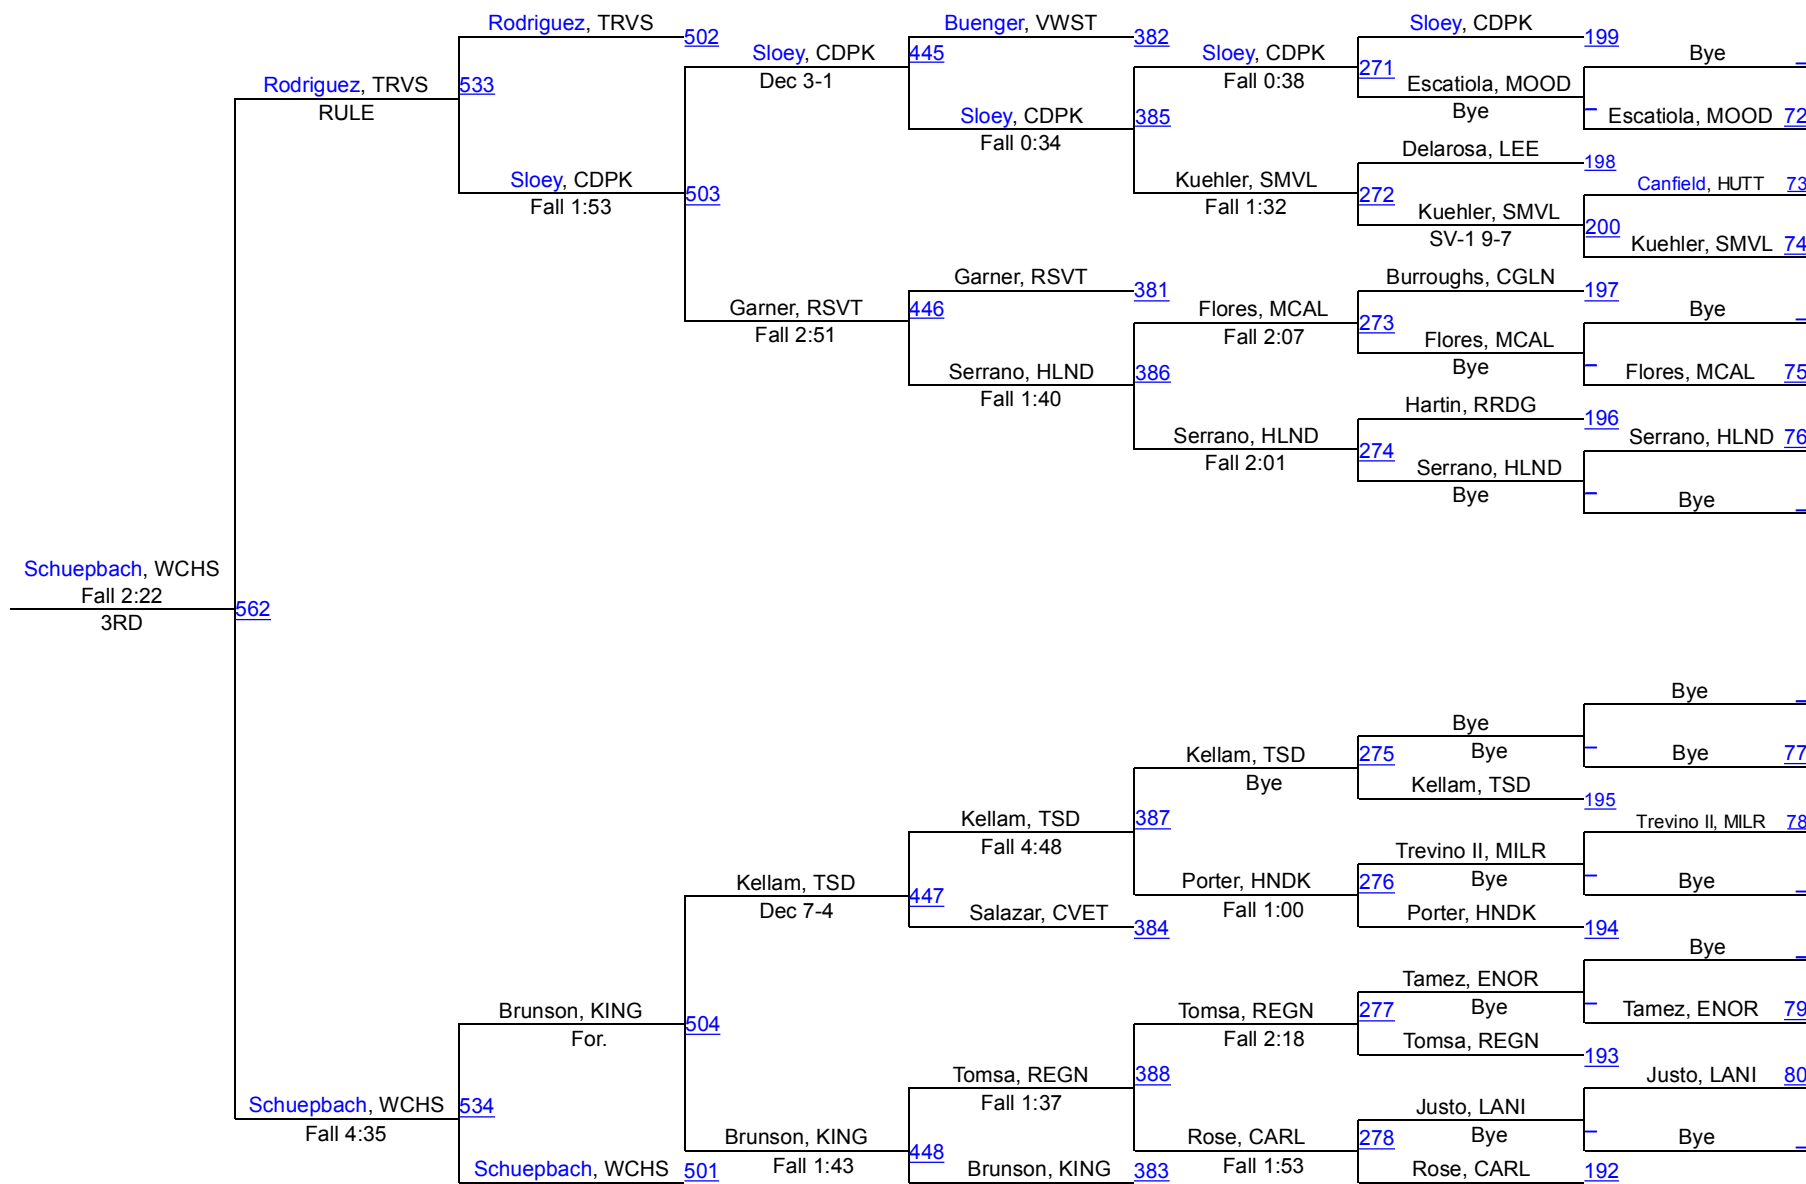

160

160

2016 Rough Rider Invitational

170

170

2016 Rough Rider Invitational

182

182

2016 Rough Rider Invitational

195

195

2016 Rough Rider Invitational

220

220

2016 Rough Rider Invitational

285