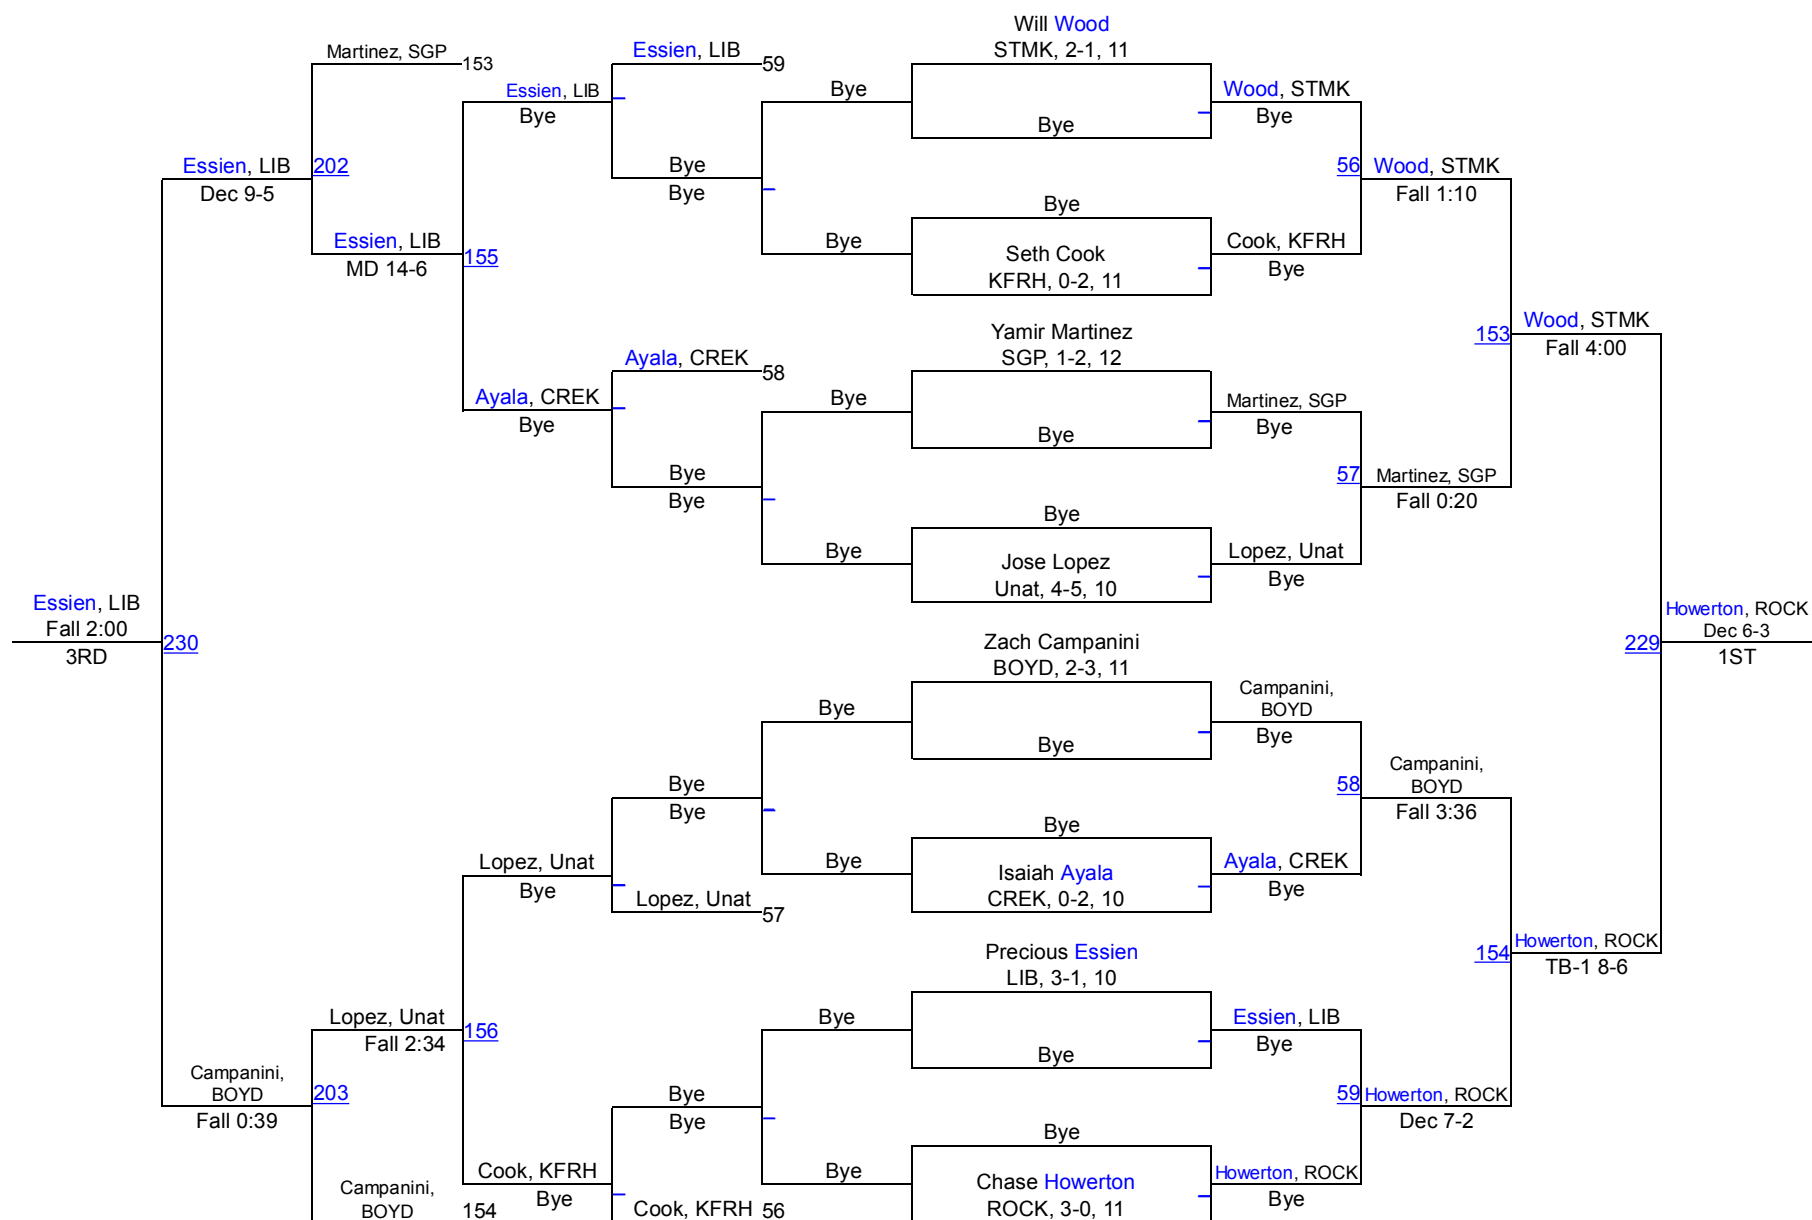

8th Annual Heath Invitational (Boys)

B106

8th Annual Heath Invitational (Boys)

B113

8th Annual Heath Invitational (Boys)

B120

8th Annual Heath Invitational (Boys)

B126

8th Annual Heath Invitational (Boys)

B132

8th Annual Heath Invitational (Boys)

B138

8th Annual Heath Invitational (Boys)

B145

8th Annual Heath Invitational (Boys)

B152