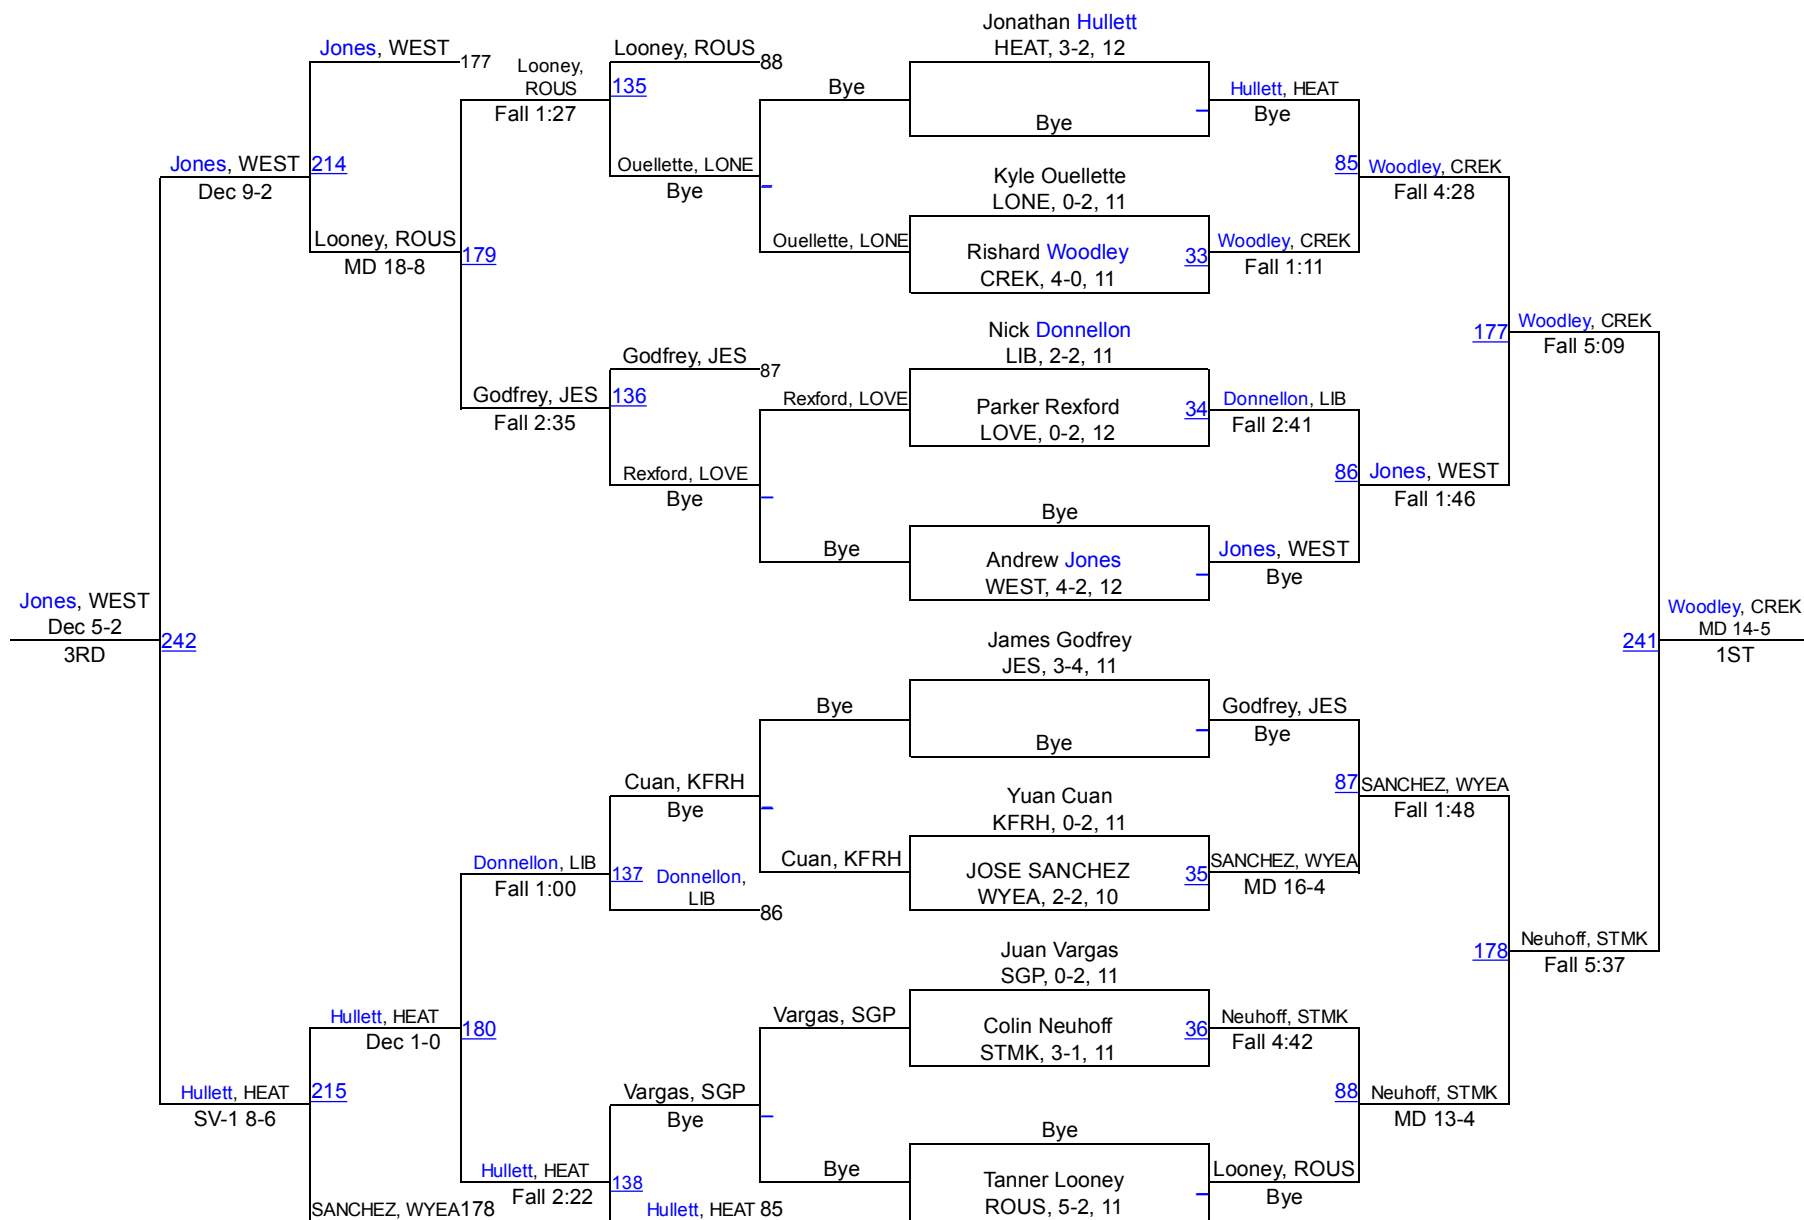

8th Annual Heath Invitational (Boys)

B132

8th Annual Heath Invitational (Boys)

B138

8th Annual Heath Invitational (Boys)

B145

8th Annual Heath Invitational (Boys)

B152

8th Annual Heath Invitational (Boys)

B160

8th Annual Heath Invitational (Boys)

B170

8th Annual Heath Invitational (Boys)

B182

8th Annual Heath Invitational (Boys)

B195