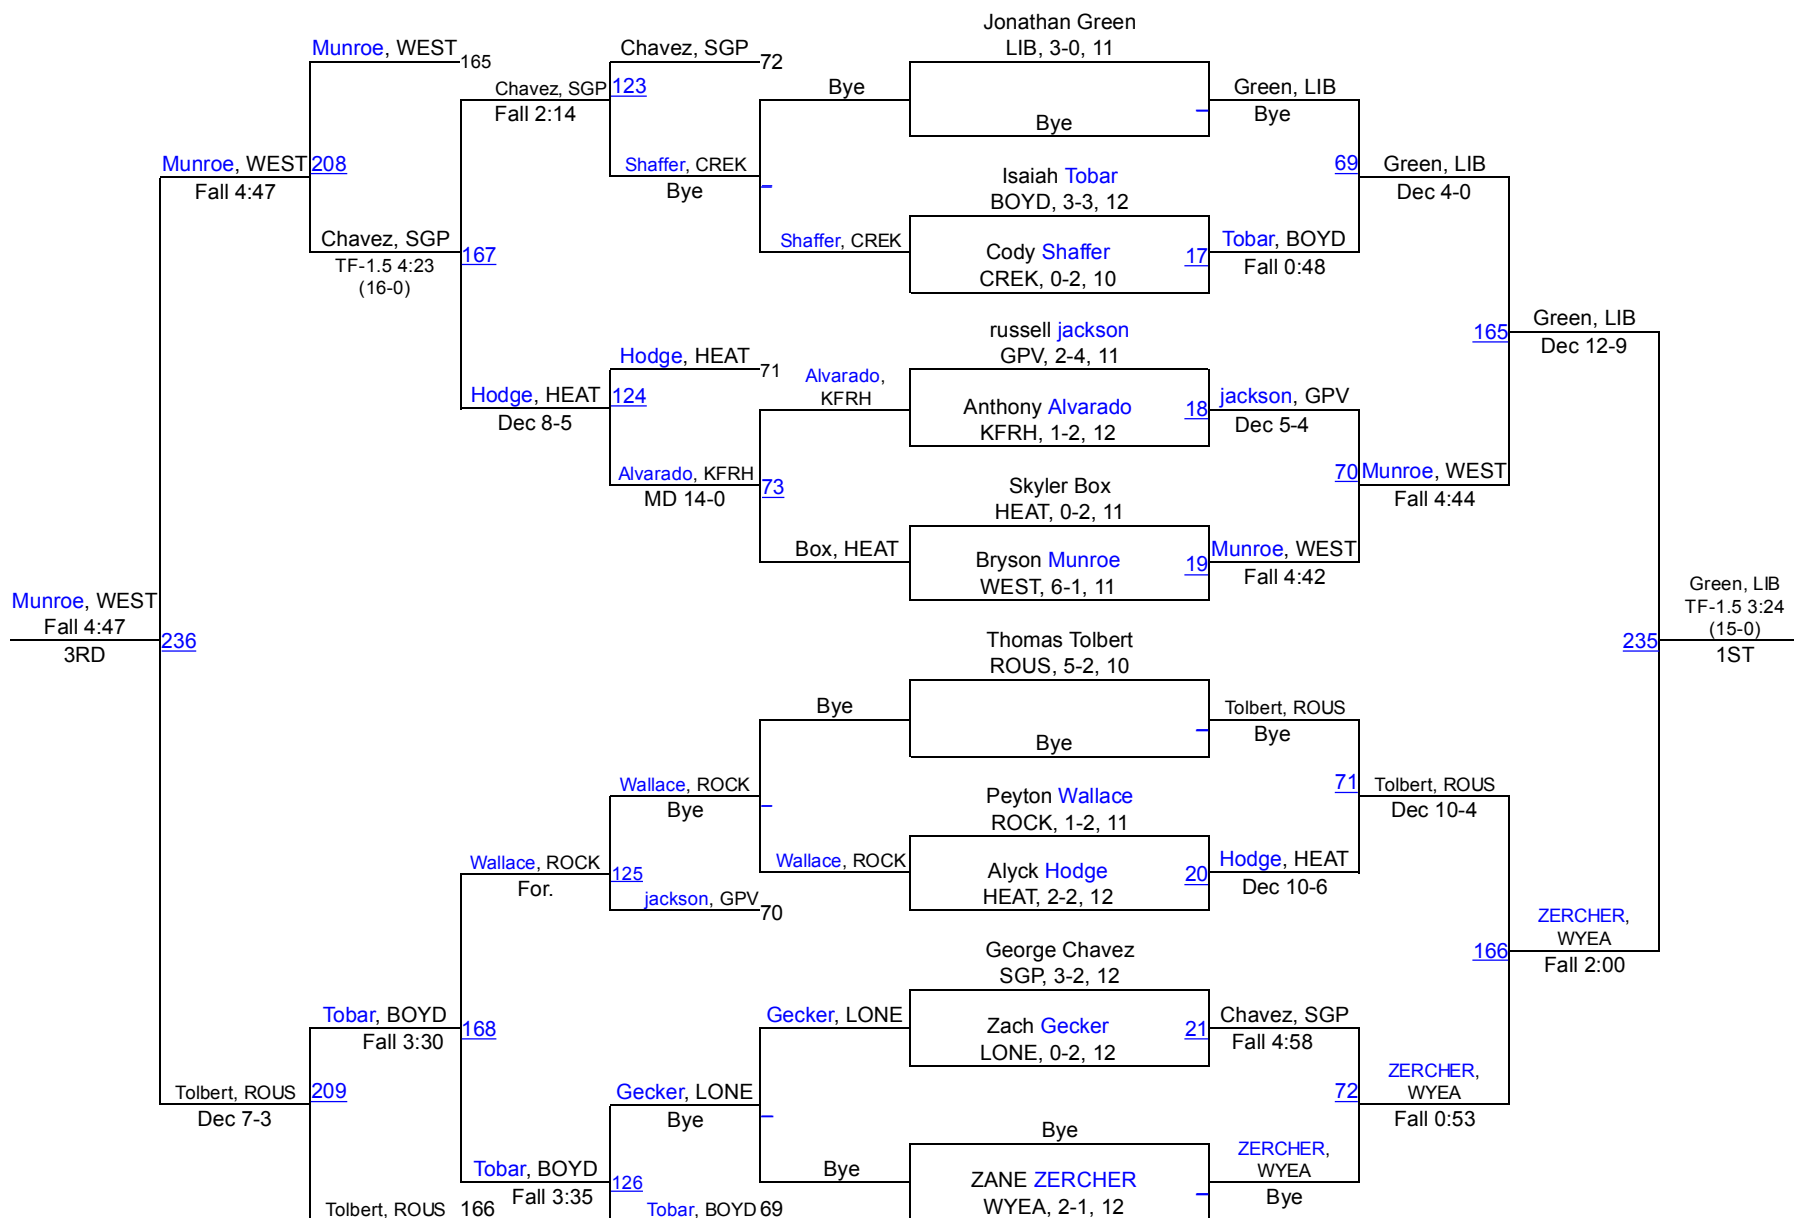

8th Annual Heath Invitational (Boys)

B106

8th Annual Heath Invitational (Boys)

B113

8th Annual Heath Invitational (Boys)

B120

8th Annual Heath Invitational (Boys)

B126

8th Annual Heath Invitational (Boys)

B132

8th Annual Heath Invitational (Boys)

B138

8th Annual Heath Invitational (Boys)

B145

8th Annual Heath Invitational (Boys)

B152