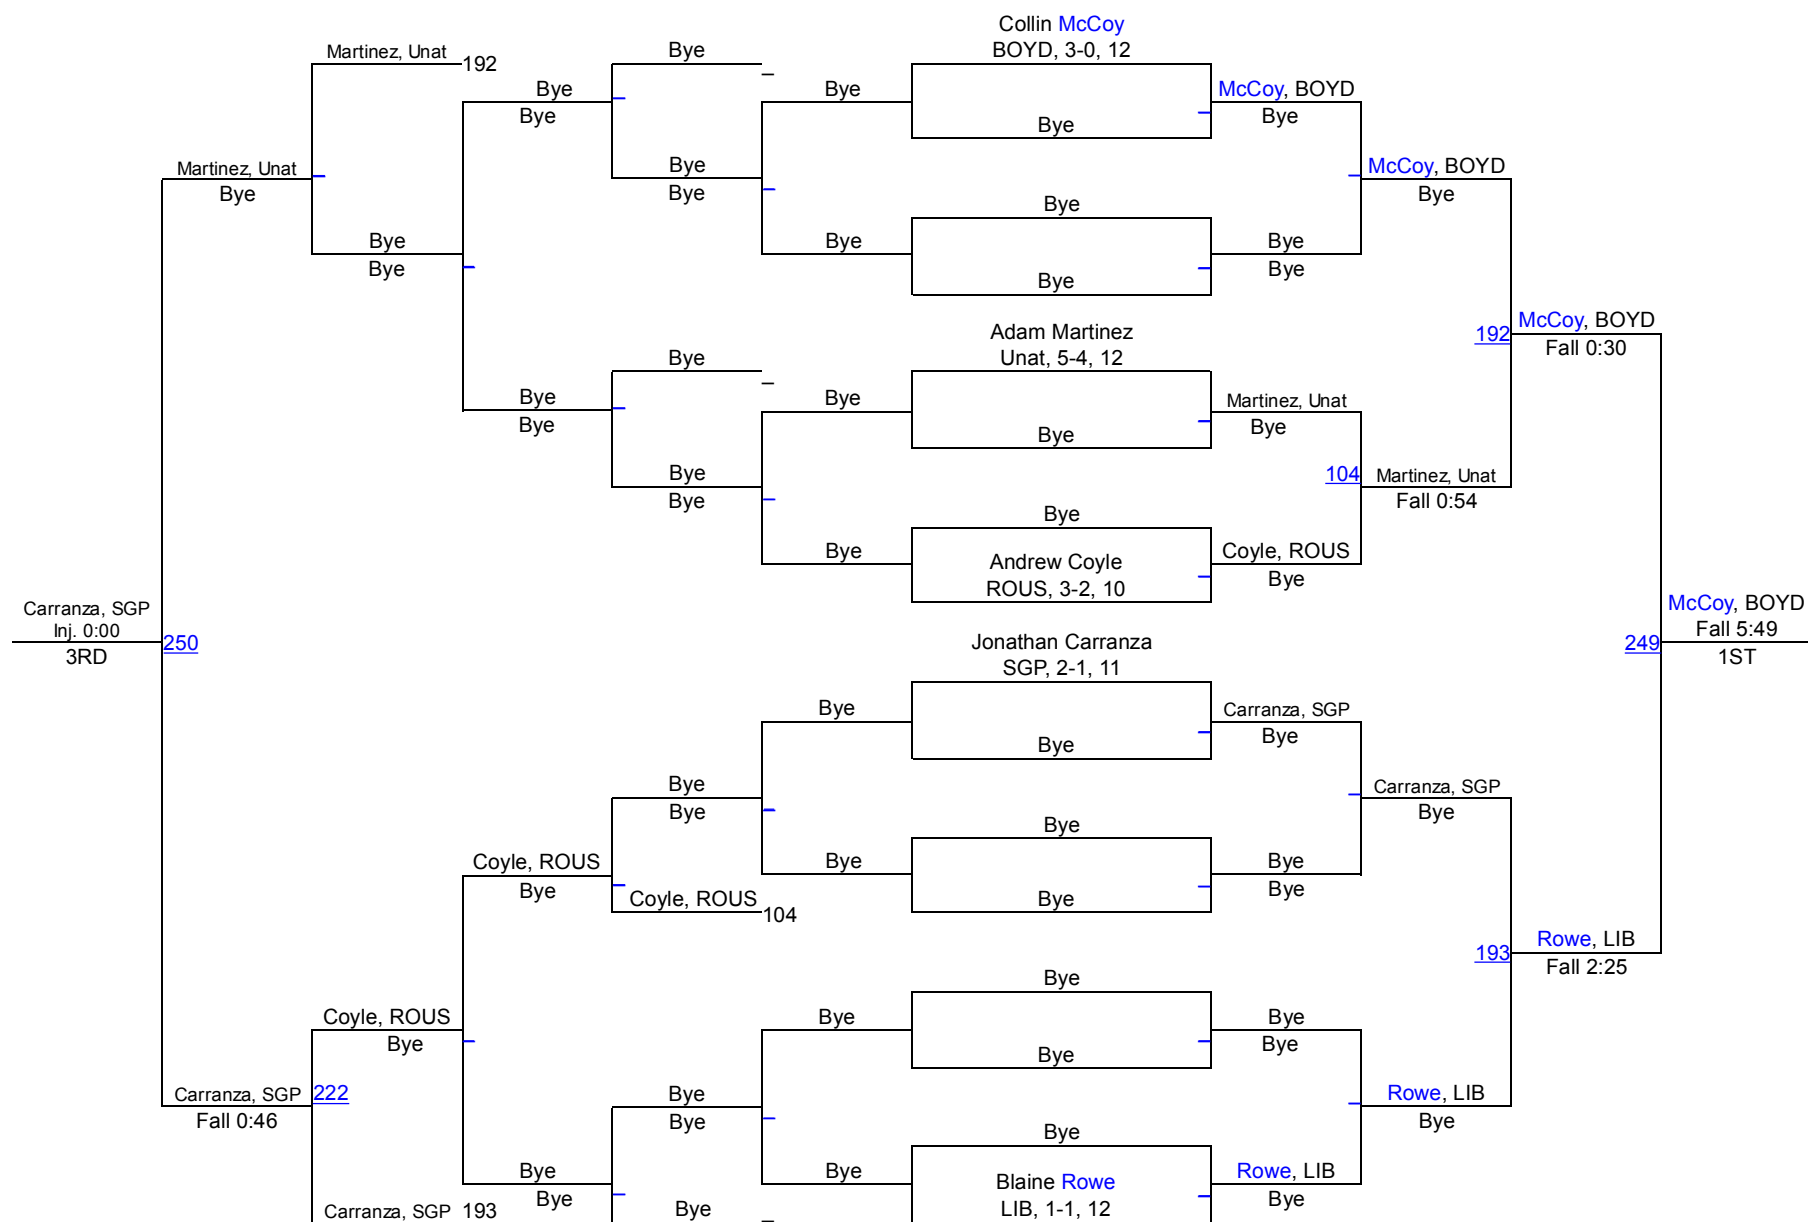

8th Annual Heath Invitational (Boys)

B160

8th Annual Heath Invitational (Boys)

B170

8th Annual Heath Invitational (Boys)

B182

8th Annual Heath Invitational (Boys)

B195

8th Annual Heath Invitational (Boys)

B220

8th Annual Heath Invitational (Boys)

B285