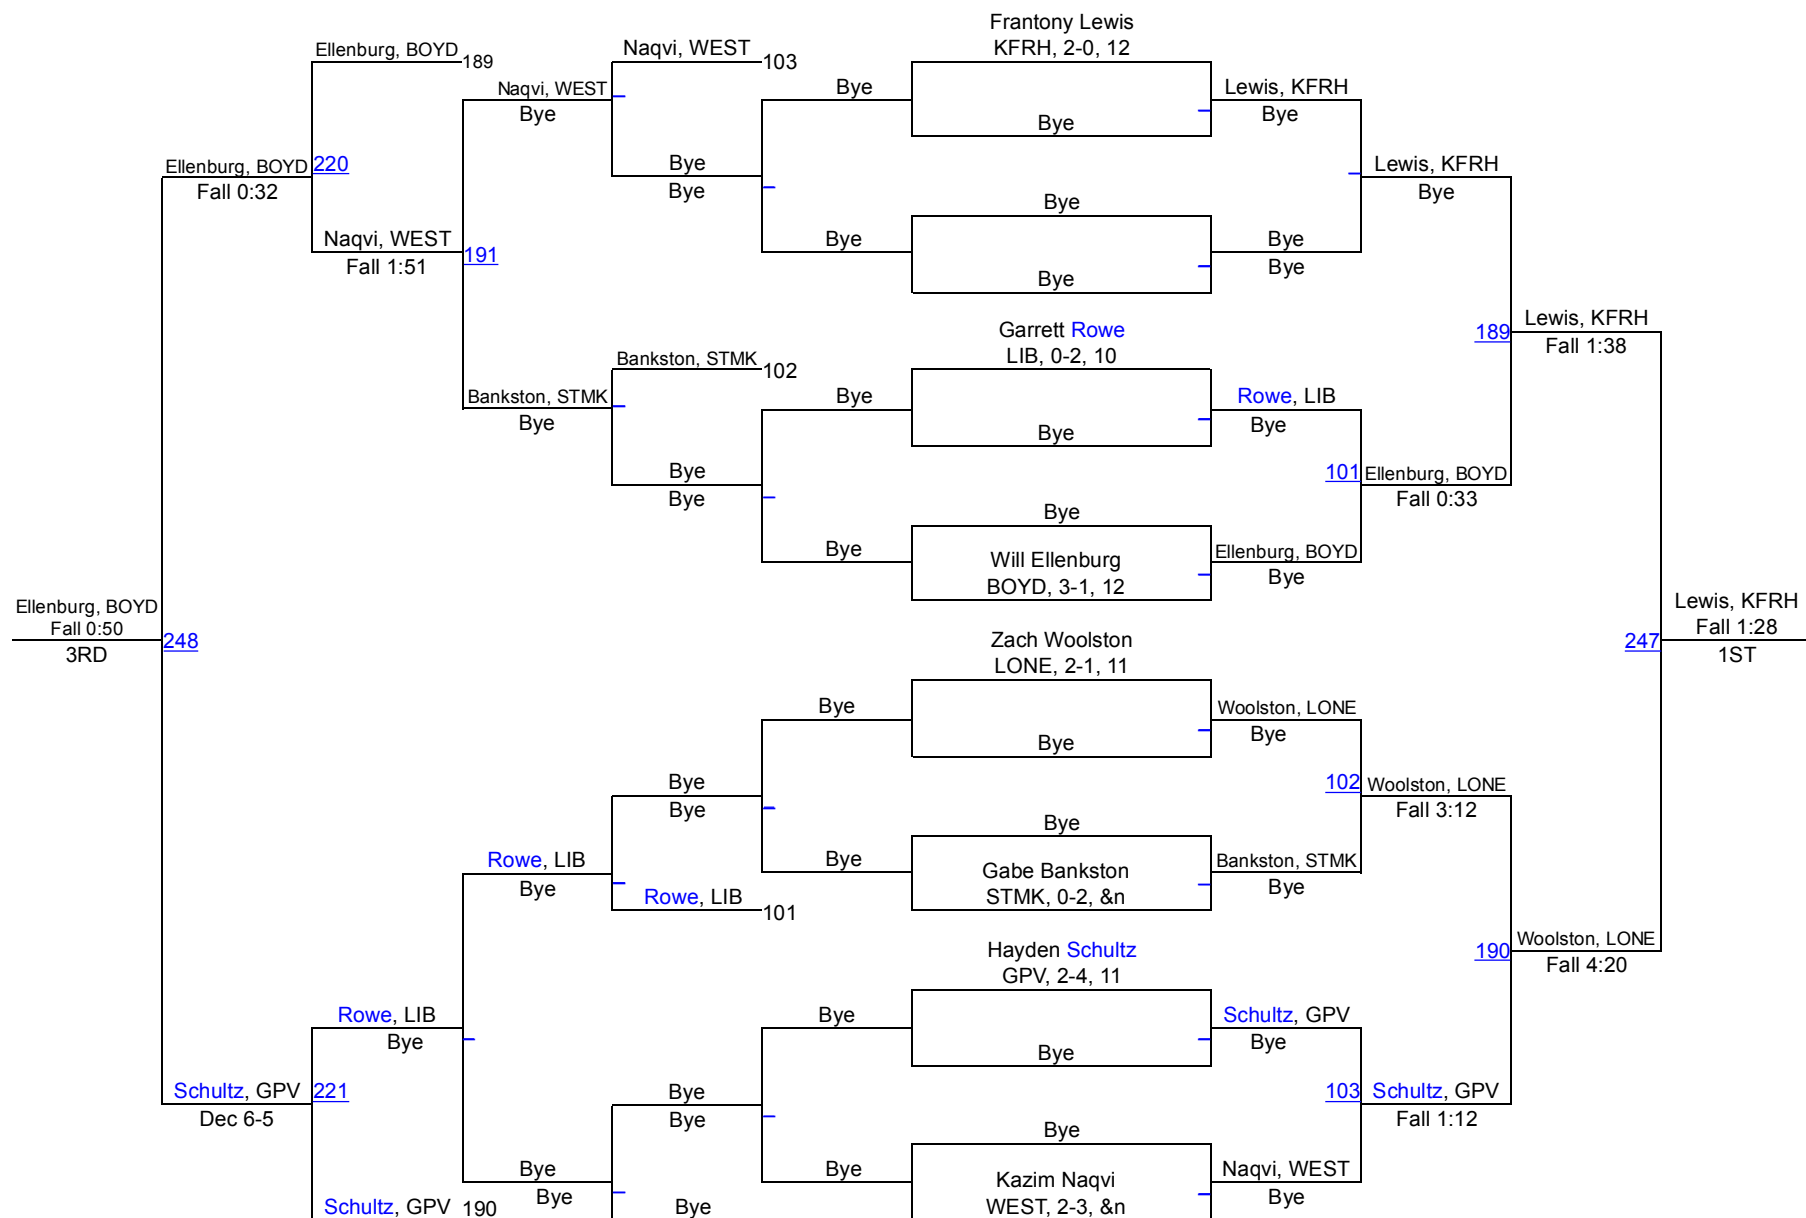

8th Annual Heath Invitational (Boys)

B160

8th Annual Heath Invitational (Boys)

B170

8th Annual Heath Invitational (Boys)

B182

8th Annual Heath Invitational (Boys)

B195

8th Annual Heath Invitational (Boys)

B220

8th Annual Heath Invitational (Boys)

B285