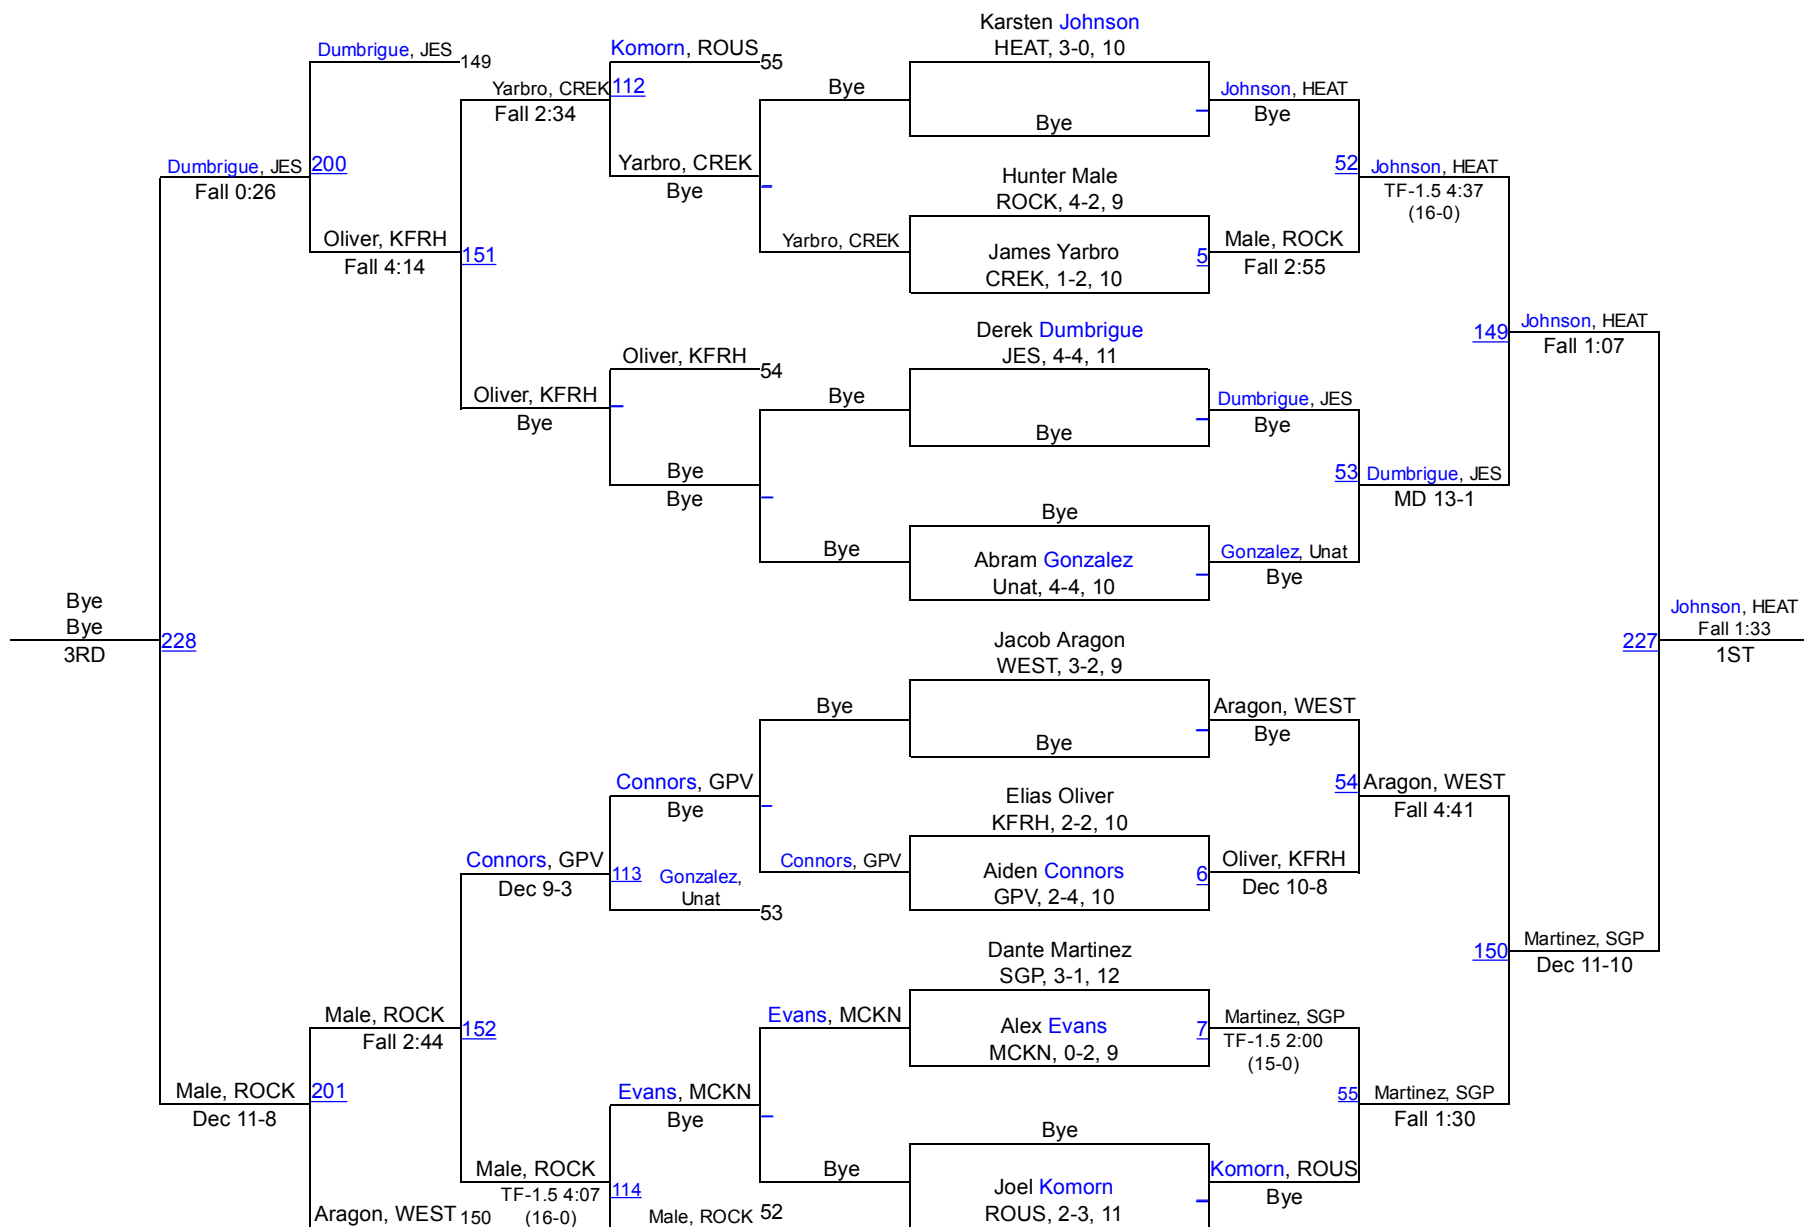

8th Annual Heath Invitational (Boys)

B106

8th Annual Heath Invitational (Boys)

B113

8th Annual Heath Invitational (Boys)

B120

8th Annual Heath Invitational (Boys)

B126

8th Annual Heath Invitational (Boys)

B132

8th Annual Heath Invitational (Boys)

B138

8th Annual Heath Invitational (Boys)

B145

8th Annual Heath Invitational (Boys)

B152