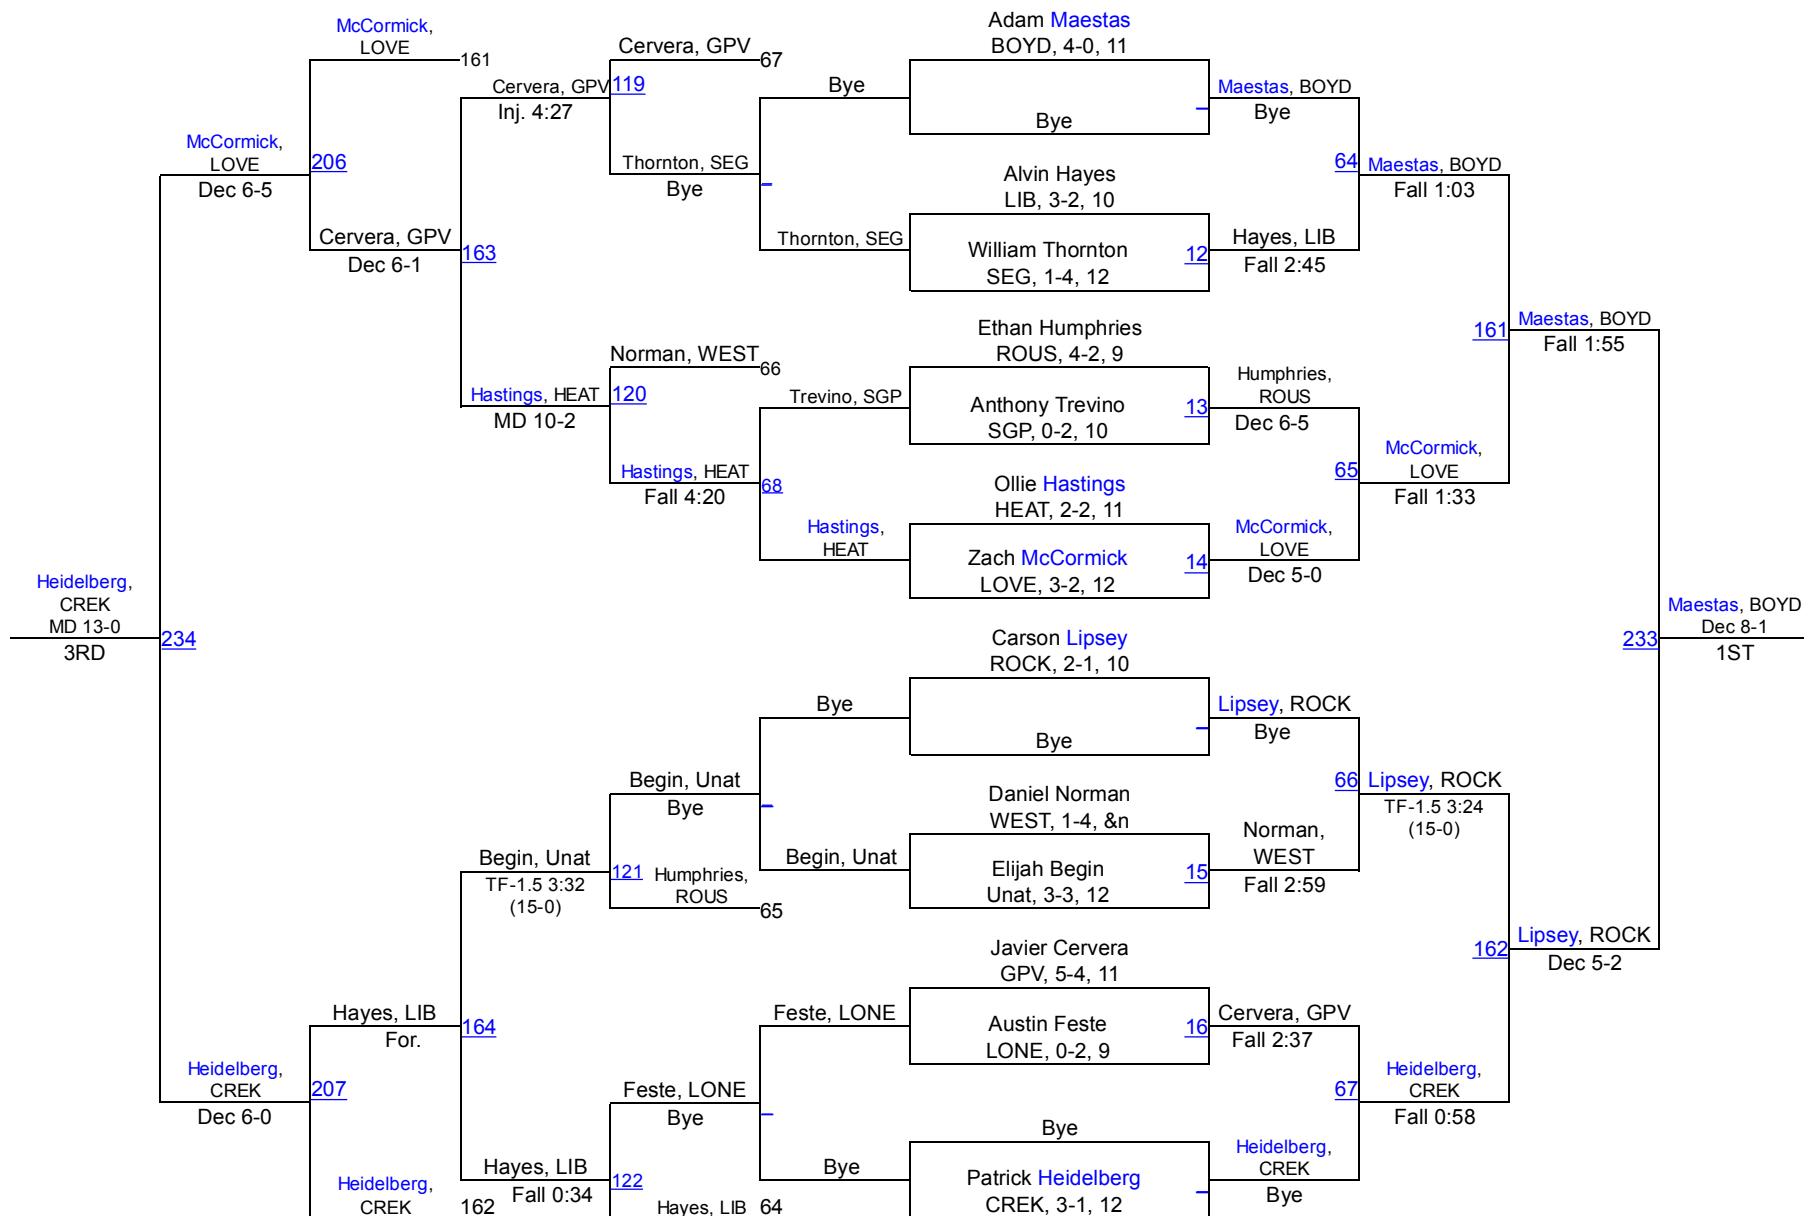

8th Annual Heath Invitational (Boys)

B106

8th Annual Heath Invitational (Boys)

B113

8th Annual Heath Invitational (Boys)

B120

8th Annual Heath Invitational (Boys)

B126

8th Annual Heath Invitational (Boys)

B132

8th Annual Heath Invitational (Boys)

B138

8th Annual Heath Invitational (Boys)

B145

8th Annual Heath Invitational (Boys)

B152