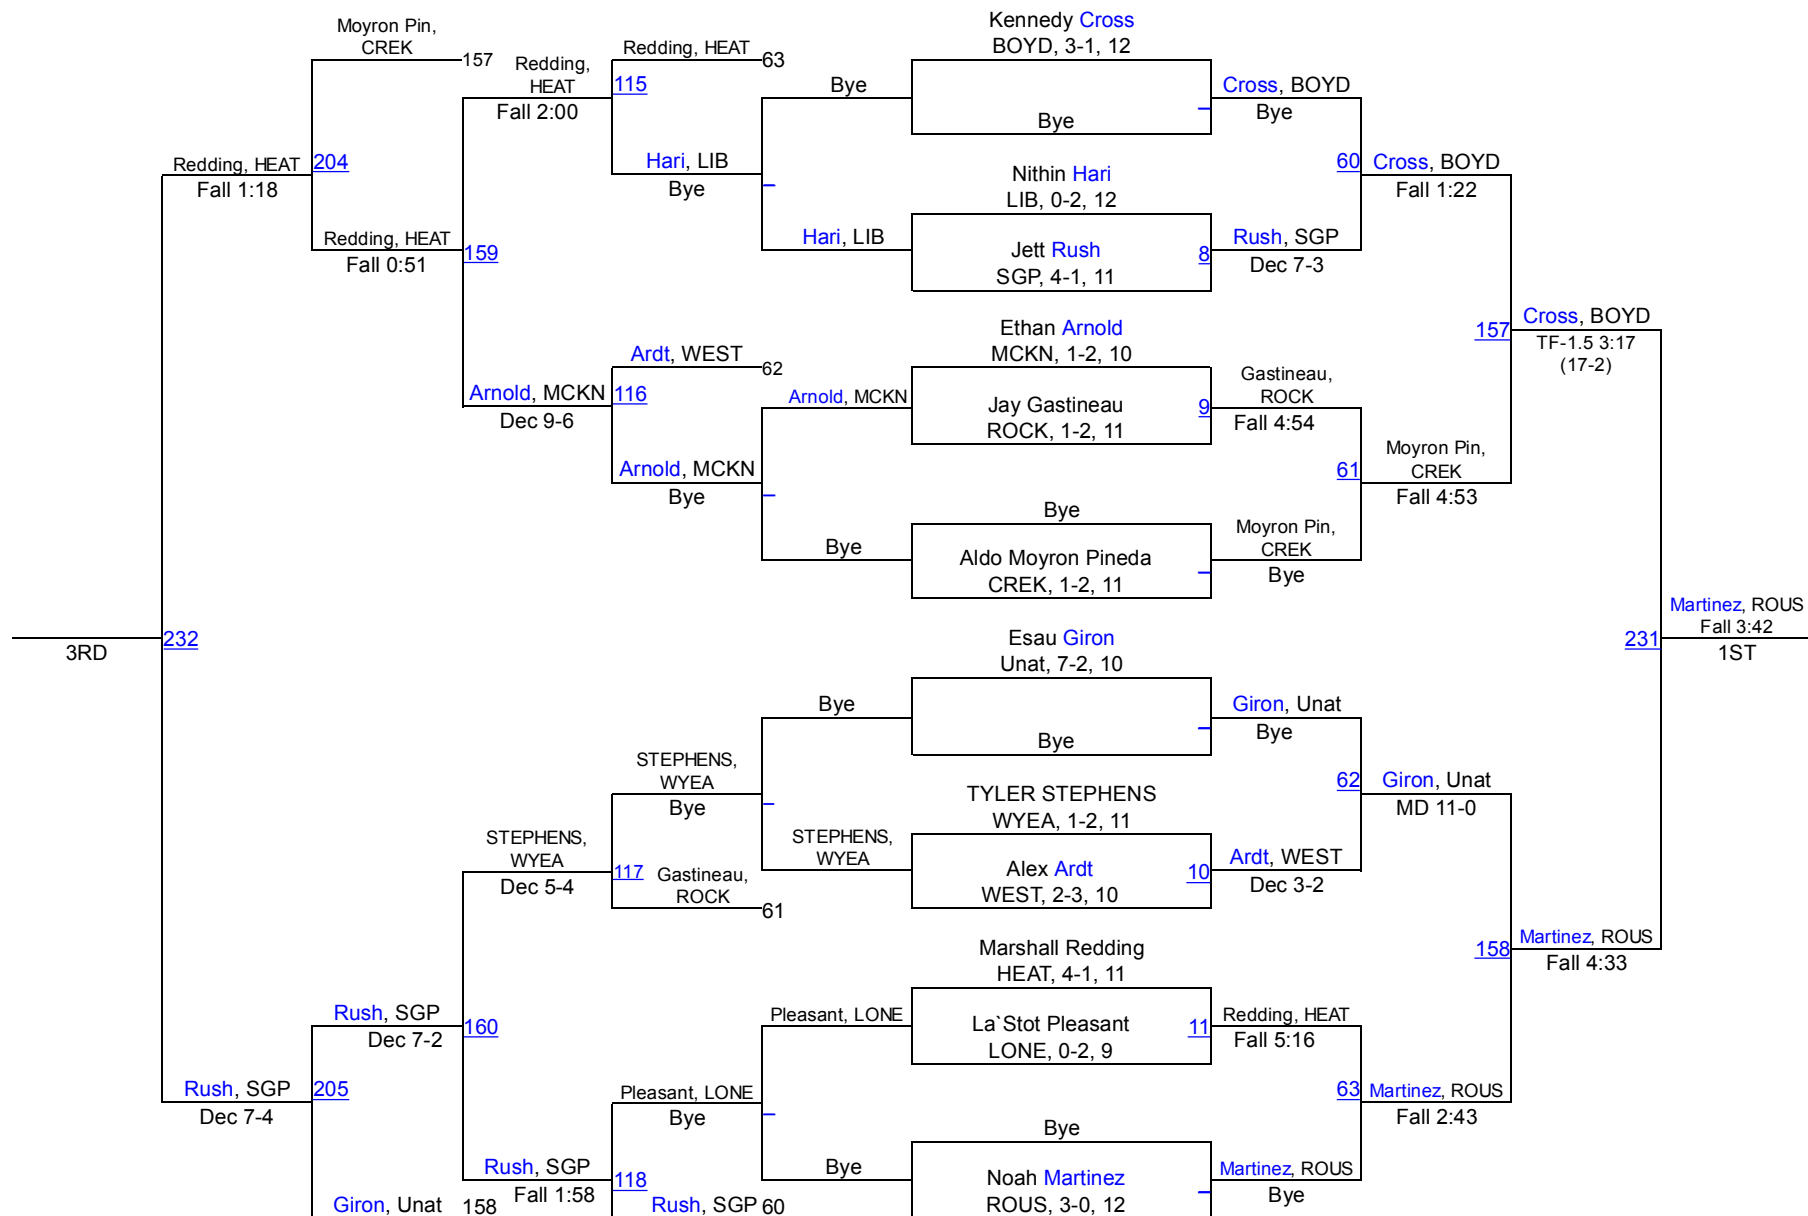

8th Annual Heath Invitational (Boys)

B106

8th Annual Heath Invitational (Boys)

B113

8th Annual Heath Invitational (Boys)

B120

8th Annual Heath Invitational (Boys)

B126

8th Annual Heath Invitational (Boys)

B132

8th Annual Heath Invitational (Boys)

B138

8th Annual Heath Invitational (Boys)

B145

8th Annual Heath Invitational (Boys)

B152