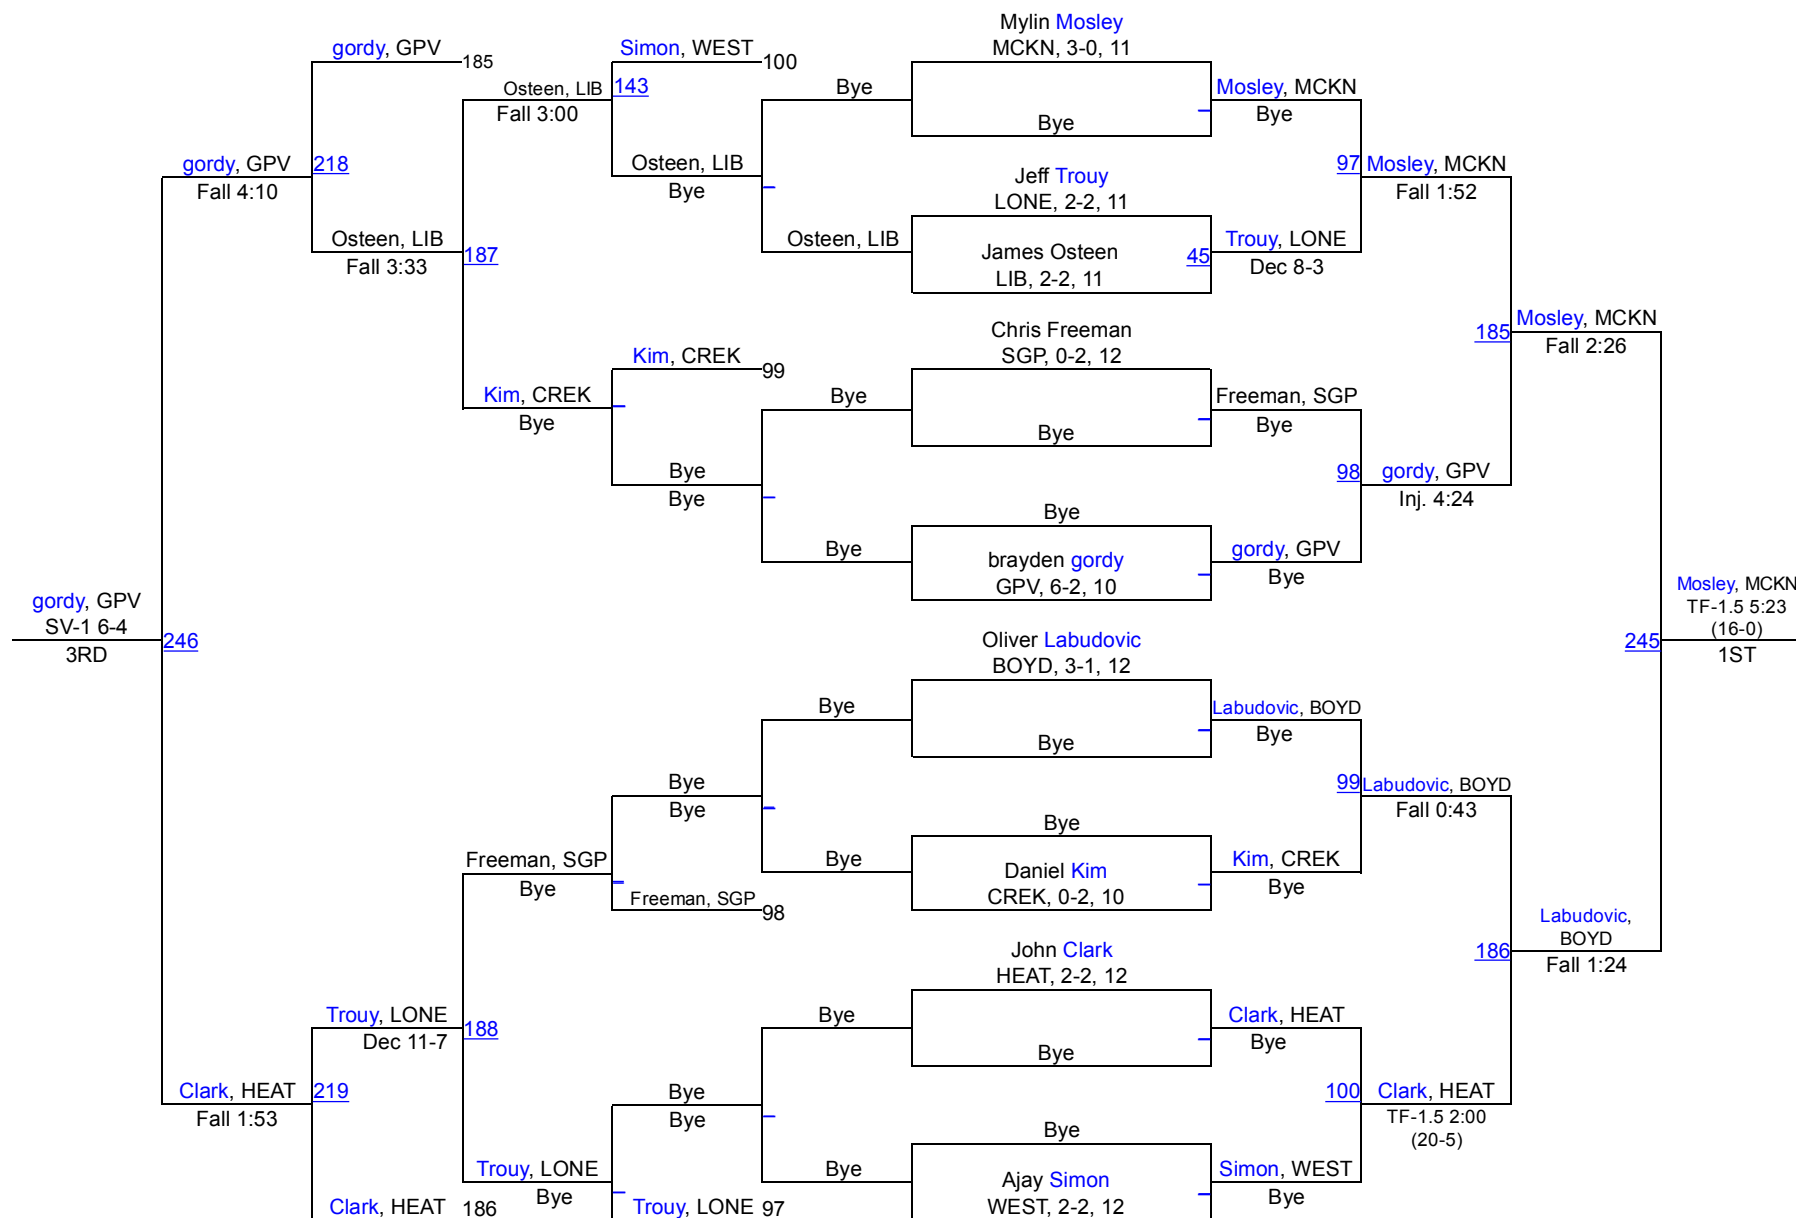

8th Annual Heath Invitational (Boys)

B160

8th Annual Heath Invitational (Boys)

B170

8th Annual Heath Invitational (Boys)

B182

8th Annual Heath Invitational (Boys)

B195

8th Annual Heath Invitational (Boys)

B220

8th Annual Heath Invitational (Boys)

B285