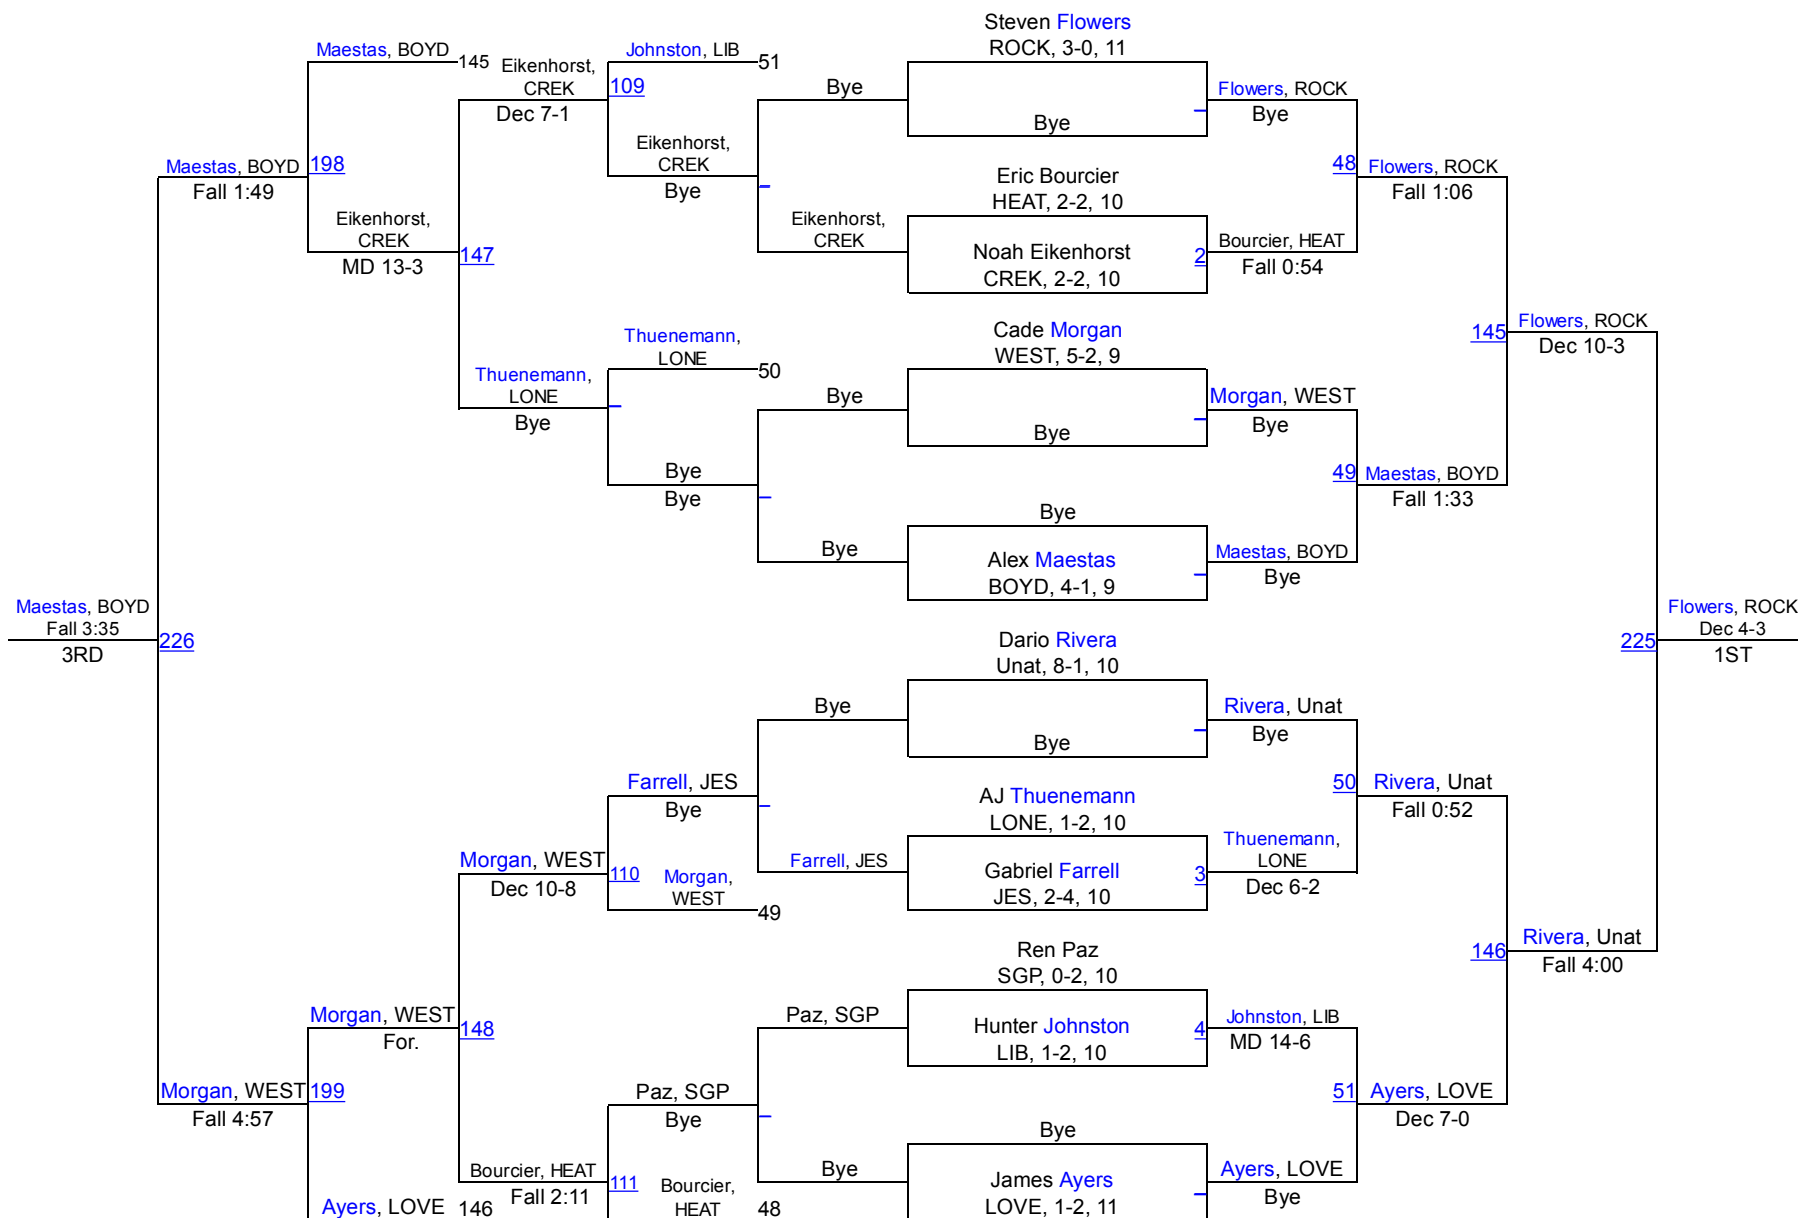

8th Annual Heath Invitational (Boys)

B106

8th Annual Heath Invitational (Boys)

B113

8th Annual Heath Invitational (Boys)

B120

8th Annual Heath Invitational (Boys)

B126

8th Annual Heath Invitational (Boys)

B132

8th Annual Heath Invitational (Boys)

B138

8th Annual Heath Invitational (Boys)

B145

8th Annual Heath Invitational (Boys)

B152